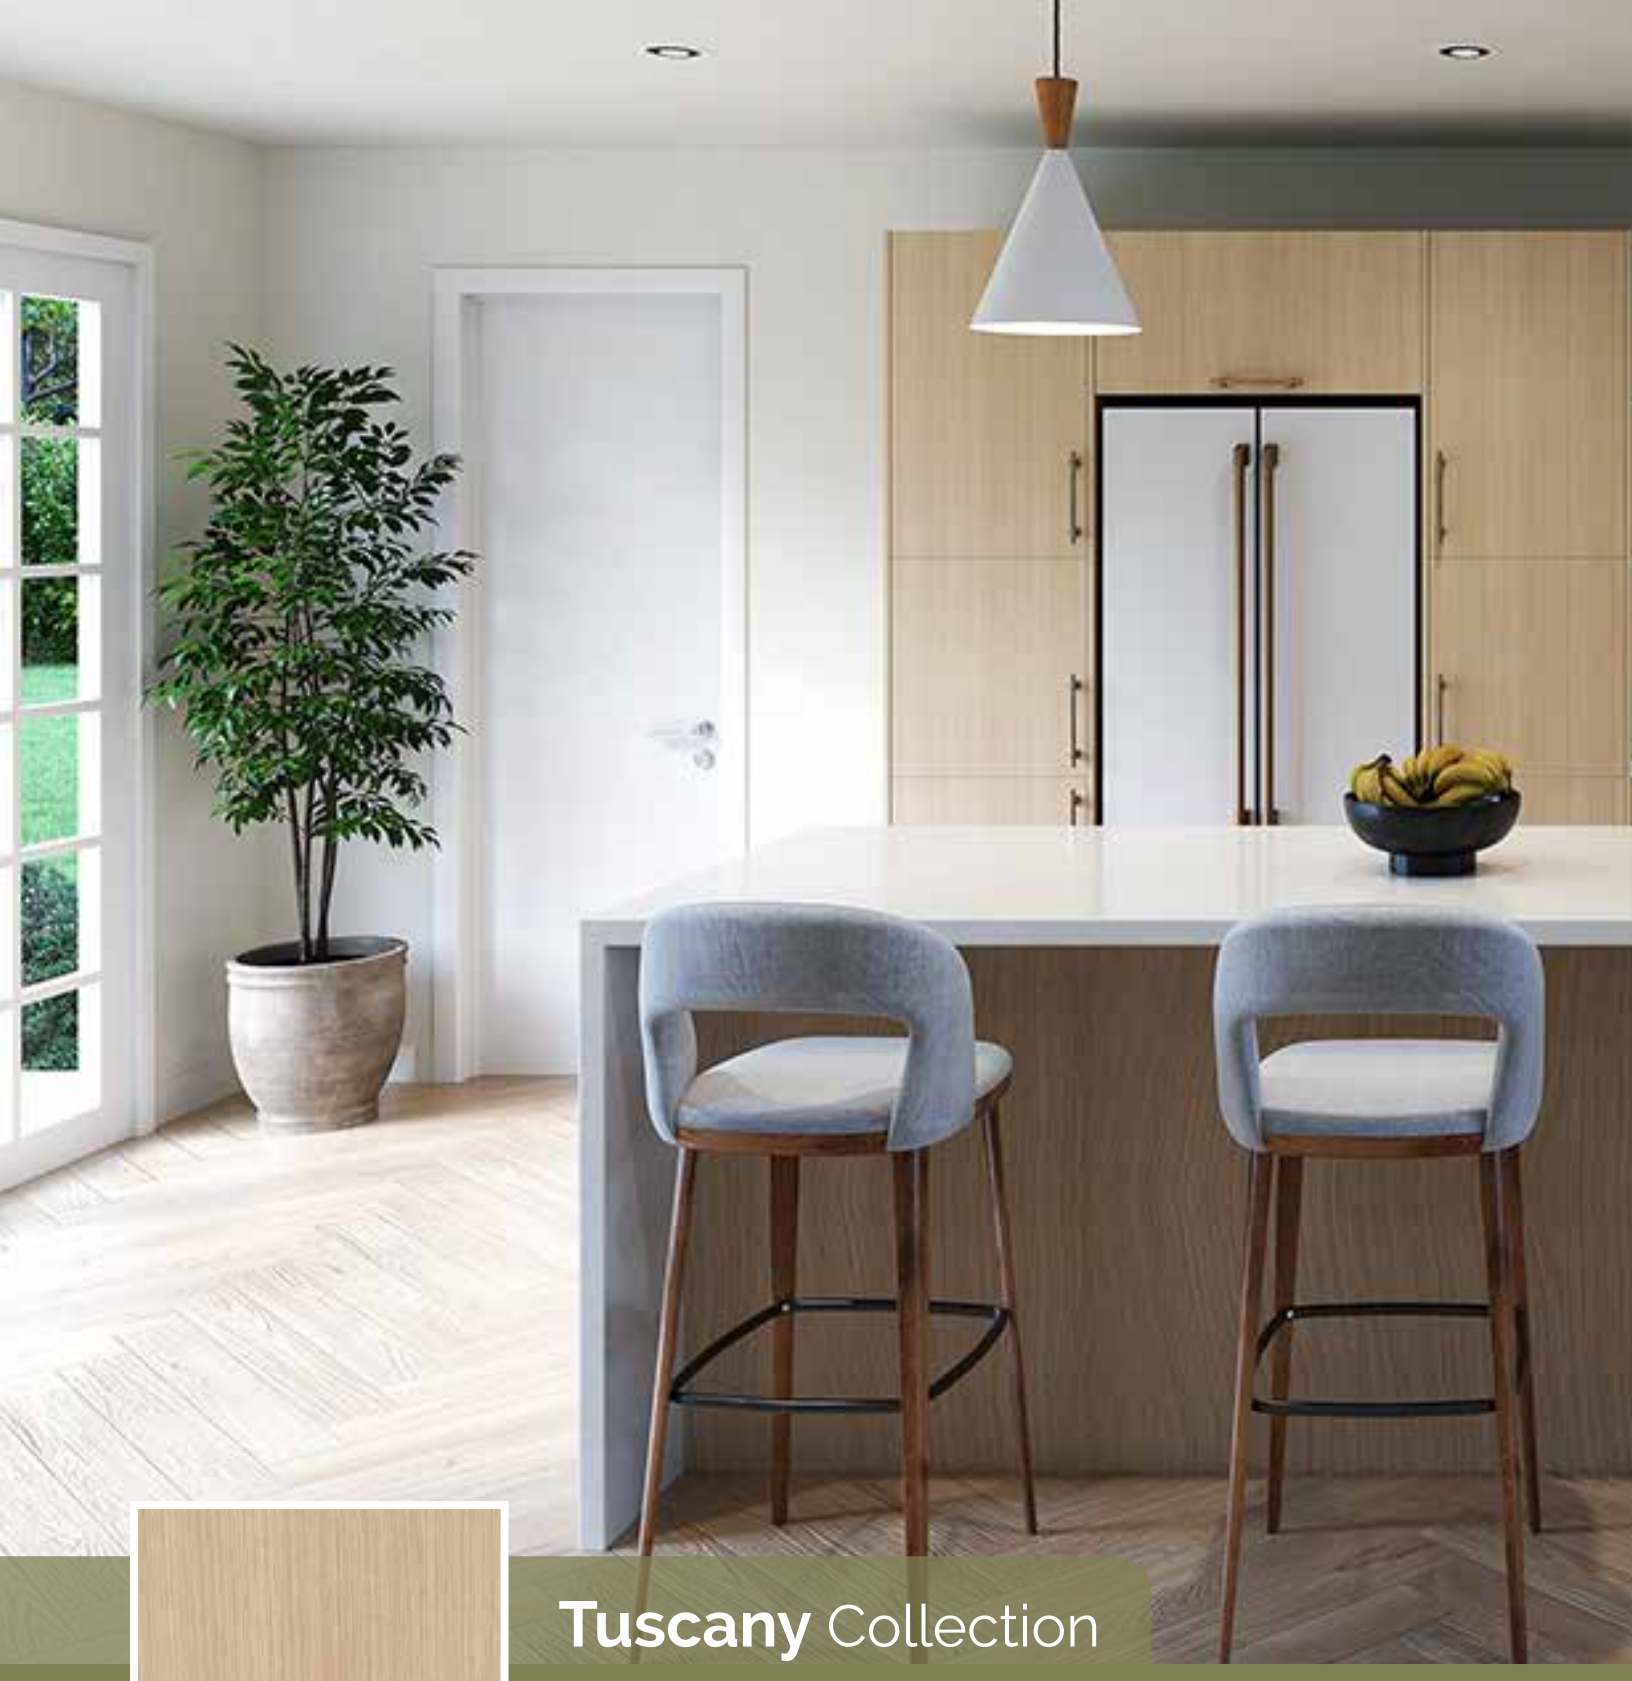

Tuscany Collection

The region of Tuscany is the birthplace of some of the world's greatest works of art. Bold, inspiring and imaginative, our Tuscany collection reflects the city's spirit of artistry, blending timeless design with modern sophistication.

- Mojavi oak slab style
- Textured melamine