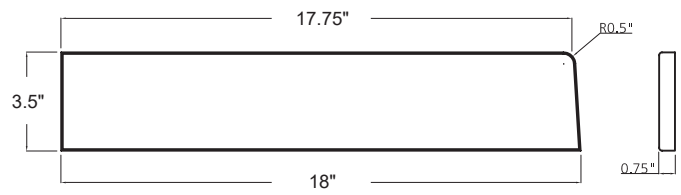

# Specifications

19"D bowl edge features a small recessed lip.

61"W (SB)

61"W (DB)

18"W Left-Hand Side Splash

18"W Right-Hand Side Splash