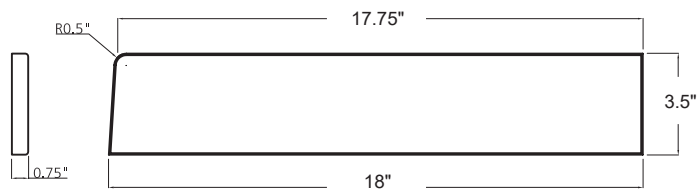

# Specifications

19"D bowl edge features a small recessed lip.

61"W (SB)

61"W (DB)

18"W Left-Hand Side Splash

18"W Right-Hand Side Splash