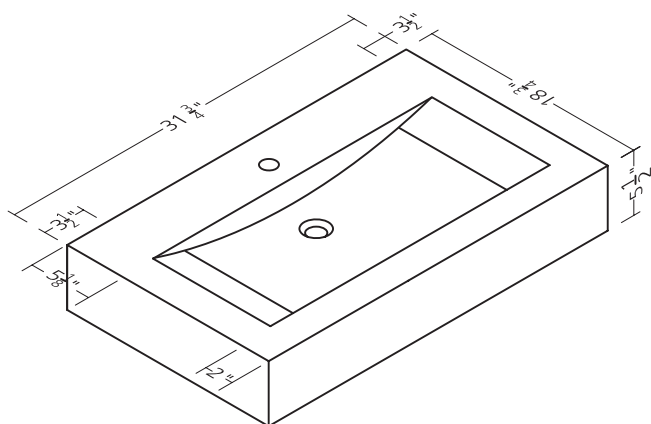

32"W
Vanity Top