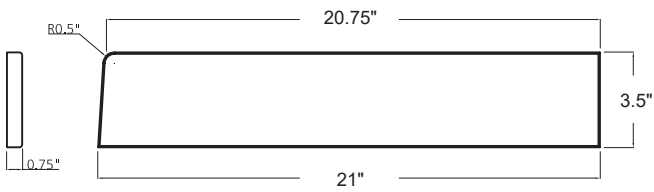

Specifications

73"W (DB)

21"W Left-Hand Side Splash

21"W Right-Hand Side Splash