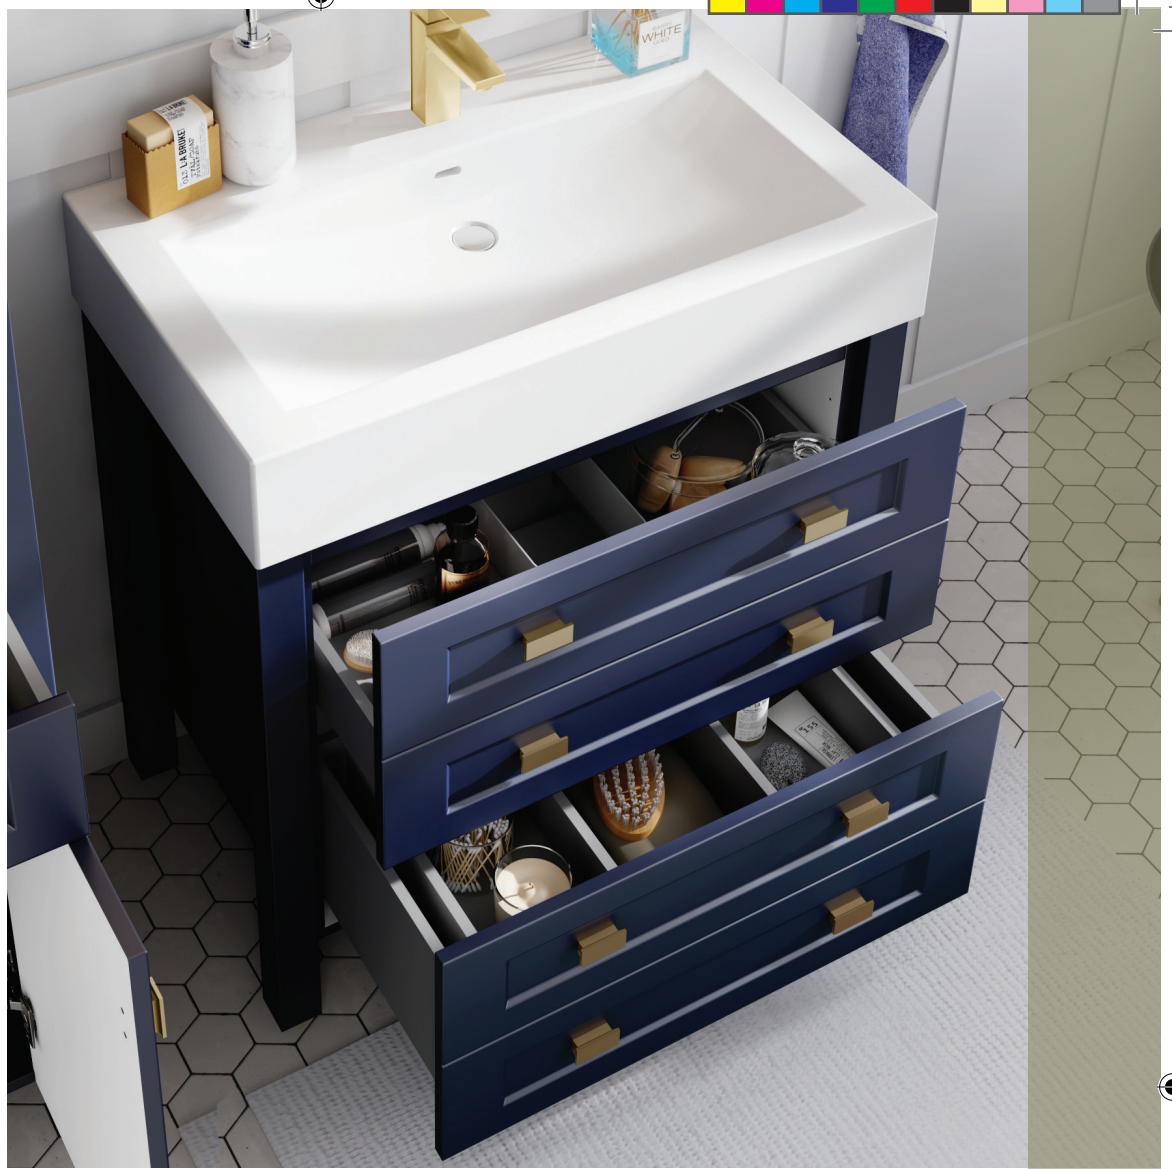

# Specifications Cabinet box dimensions only.

24"W

32"W

40"W

24"W

19"W