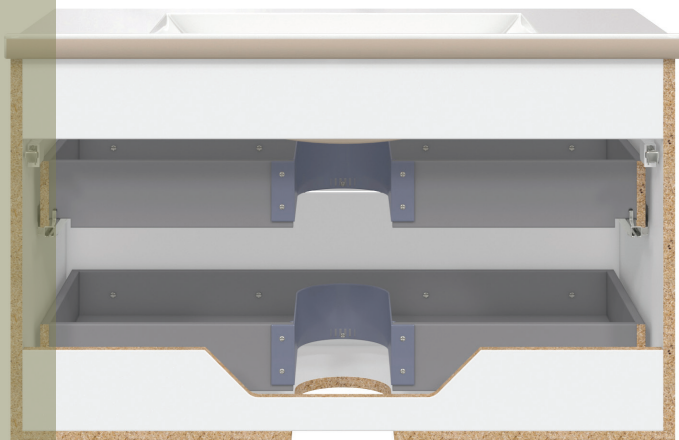

Features

Faucet not included

CONFIGURATION: 2 drawers
DRAWER STYLE: J-pull slab

MATERIAL DETAILS:
Door/Drawer: Painted MDF
Cabinet Body: Melamine particle board

EXTERIOR FINISH: High Gloss White,
High Gloss Gray
INTERIOR FINISH: White

DRAWER SLIDES: Undermount soft-close
DRAWER BOX: Gray melamine particle board
WALL-HUNG: Suspension bracket provided

VANITY TOP:
Color/Material: White porcelain
Bowl Shape: Integrated wave bowl
Faucet Drilling: 4"