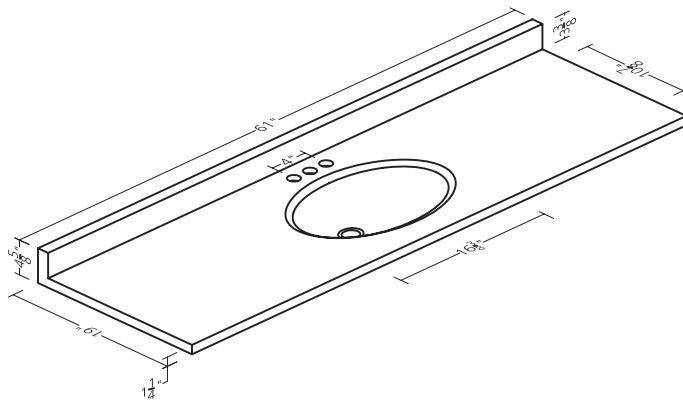

Specifications

19"D bowl edge features a small recessed lip.