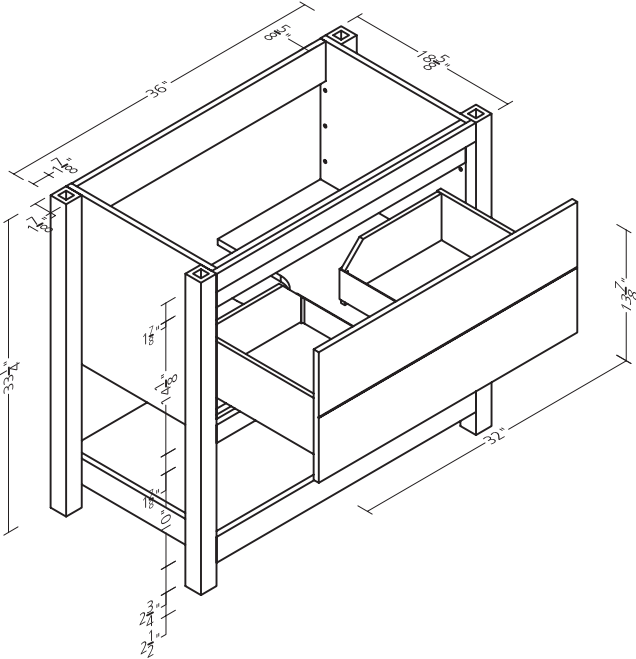

Specifications Cabinet box dimensions only.

24"W

30"W

36"W