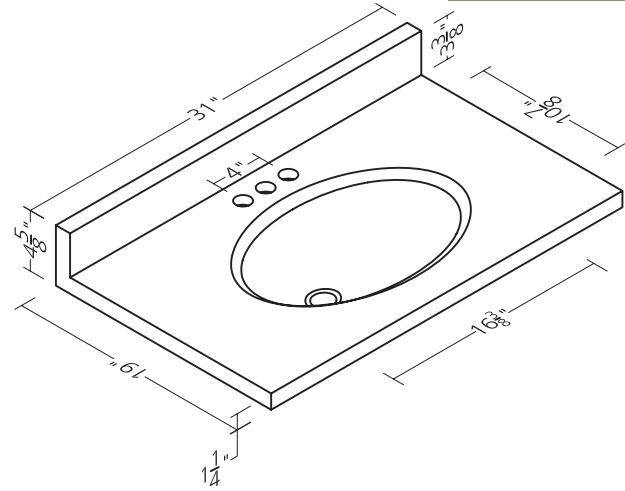

Specifications

19"D bowl edge features a small recessed lip.

31"W