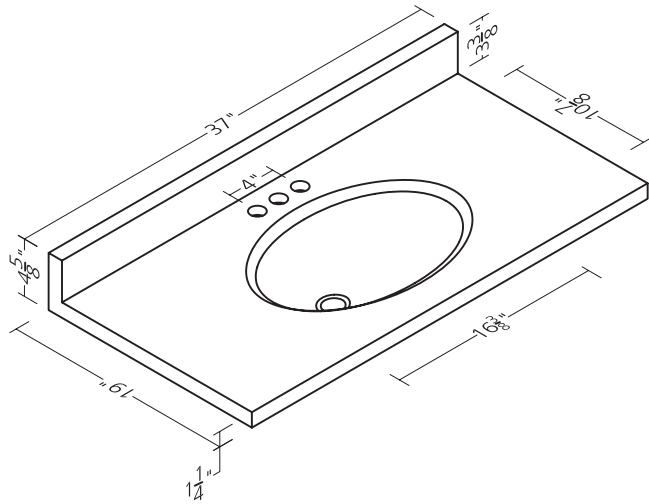

# Specifications

19"D bowl edge features a small recessed lip.

19"W

25"W

31"W

37"W

43"W

49"W