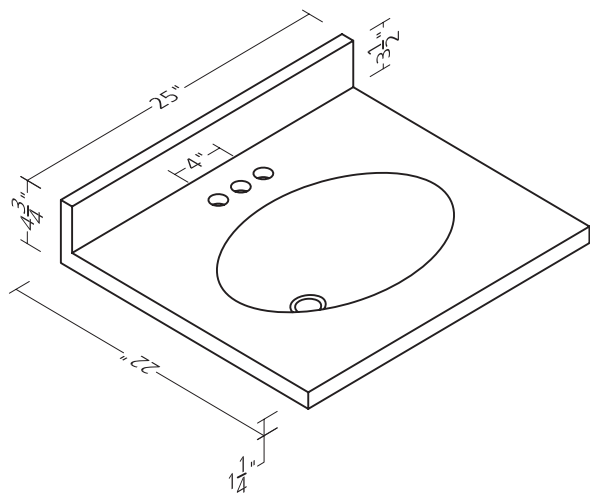

Specifications

25"W