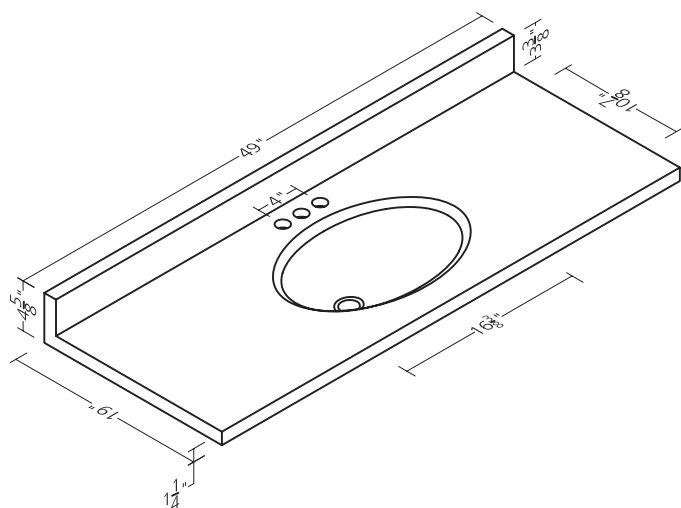

# Specifications

19"D bowl edge features a small recessed lip.

19"W

25"W

31"W

37"W

43"W

49"W