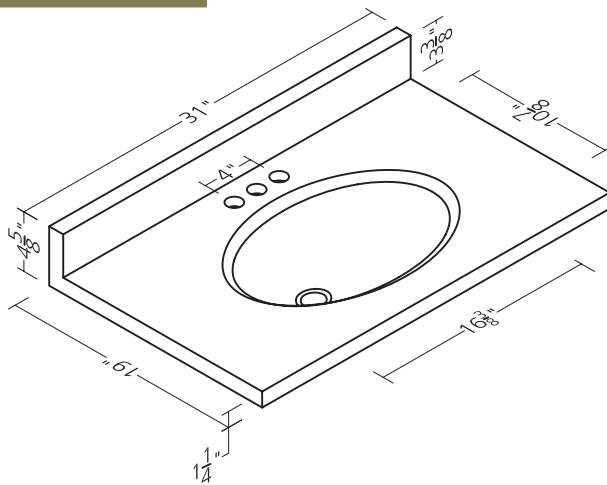

# Specifications

19"D bowl edge features a small recessed lip.

19"W

25"W

31"W

37"W

43"W

49"W