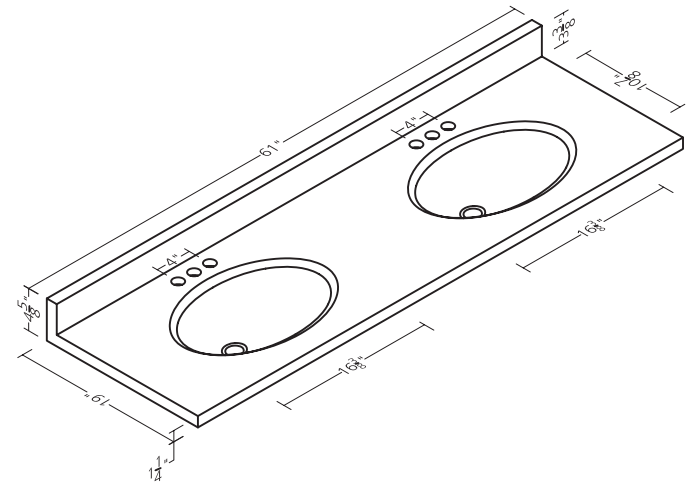

Specifications

19"D bowl edge features a small recessed lip.

61"W (SB)

61"W (DB)

18"W Left-Hand Side Splash

18"W Right-Hand Side Splash