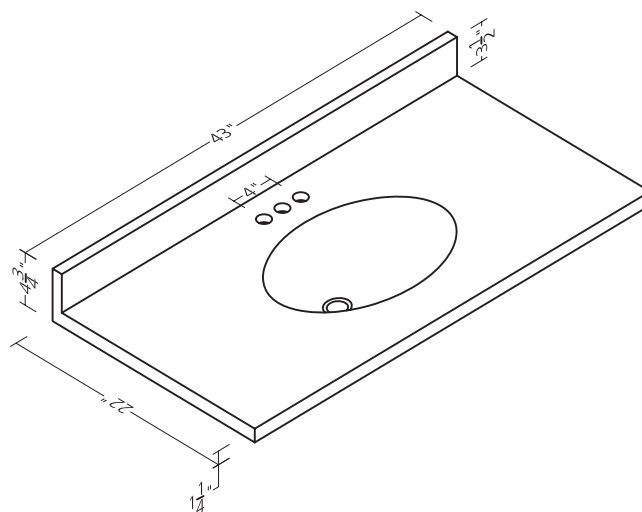

Specifications

25"W

31"W

37"W

43"W