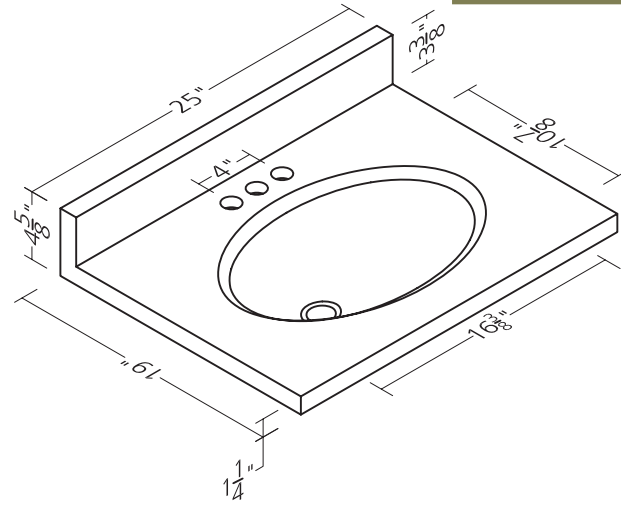

# Specifications

19"D bowl edge features a small recessed lip.

19"W

25"W

31"W

37"W

43"W

49"W