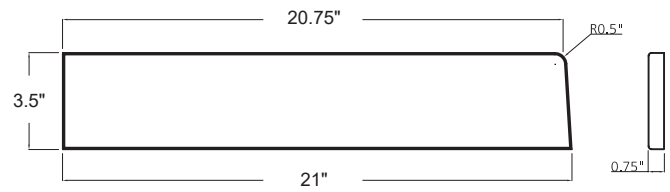

Specifications

73"W (DB)

21"W Left-Hand Side Splash

21"W Right-Hand Side Splash