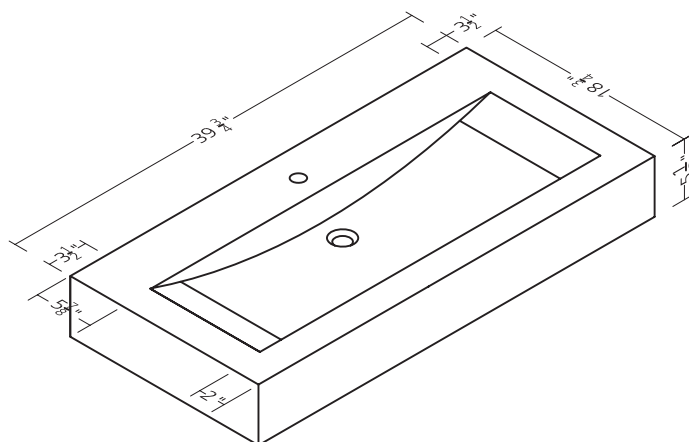

40"W
Vanity Top