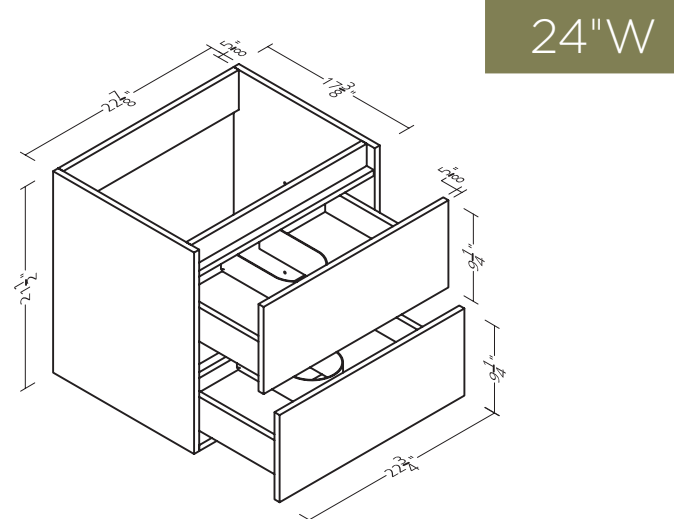

Specifications

Cabinet box dimensions only.