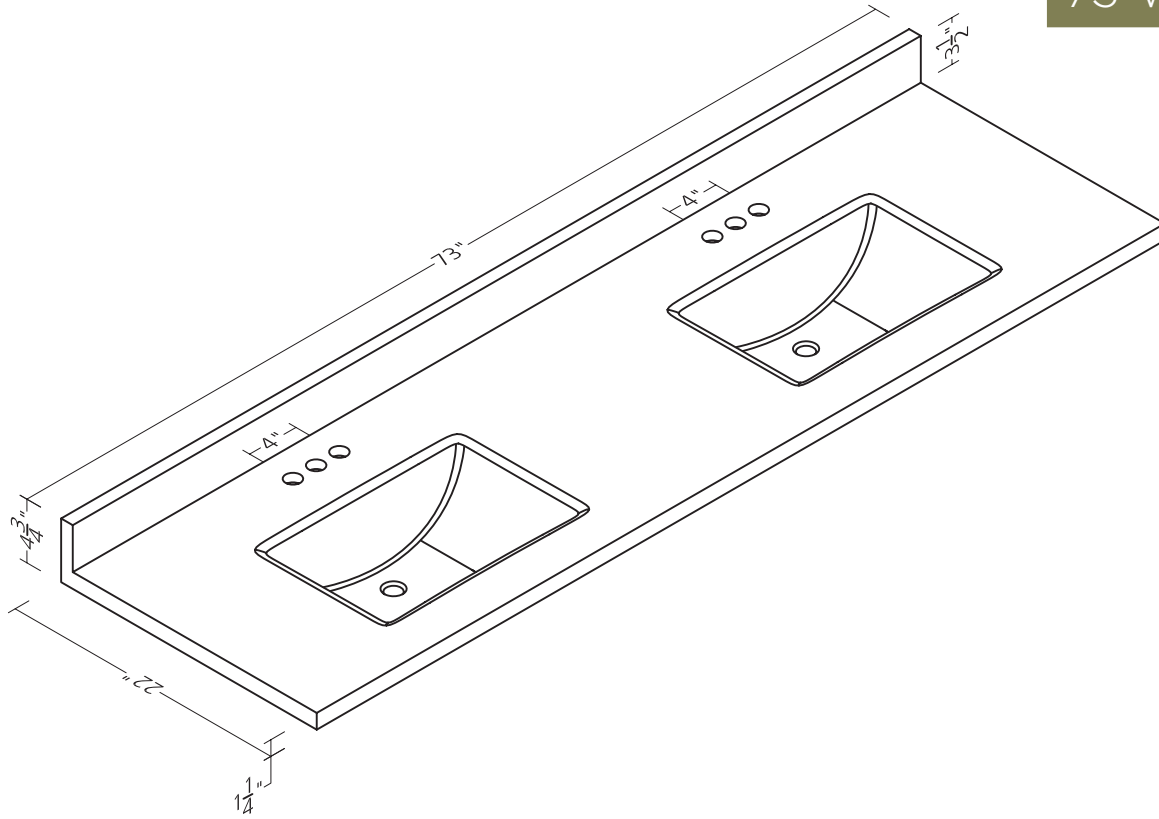

Specifications

73"W (DB)

20-3/4"W
Side Splash