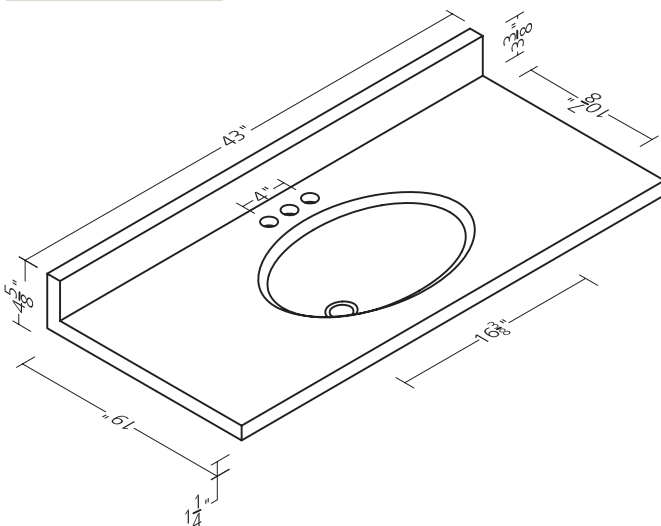

# Specifications

19"D bowl edge features a small recessed lip.

19"W

25"W

31"W

37"W

43"W

49"W