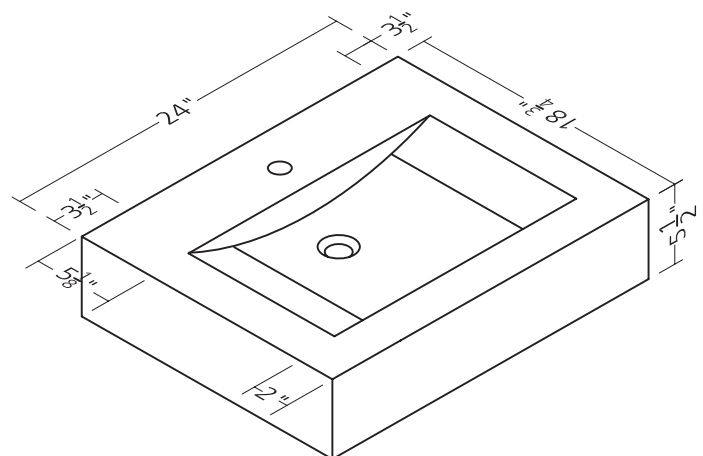

Specifications

24"W
Vanity Top