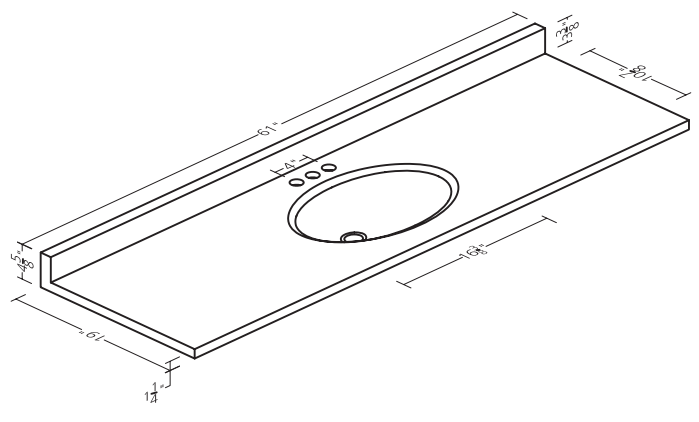

Specifications

19"D bowl edge features a small recessed lip.

61"W (SB)