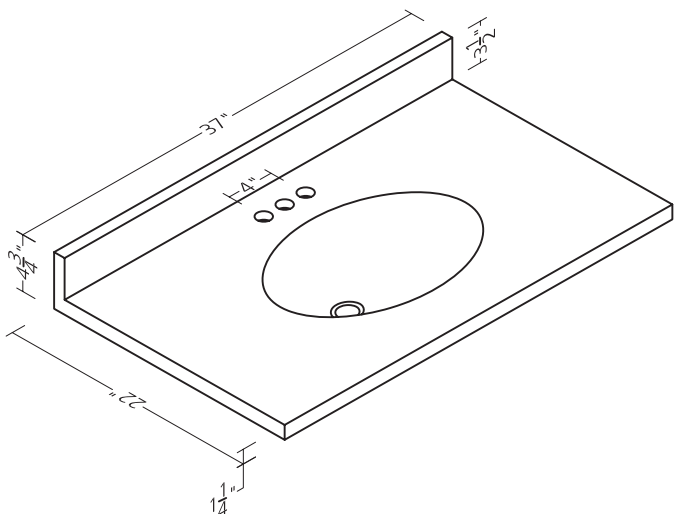

Specifications

25"W

31"W

37"W

43"W