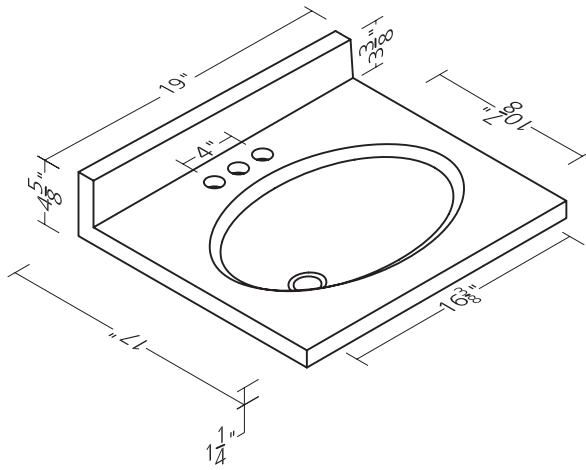

# Specifications

19"D bowl edge features a small recessed lip.

19"W

25"W

31"W

37"W

43"W

49"W