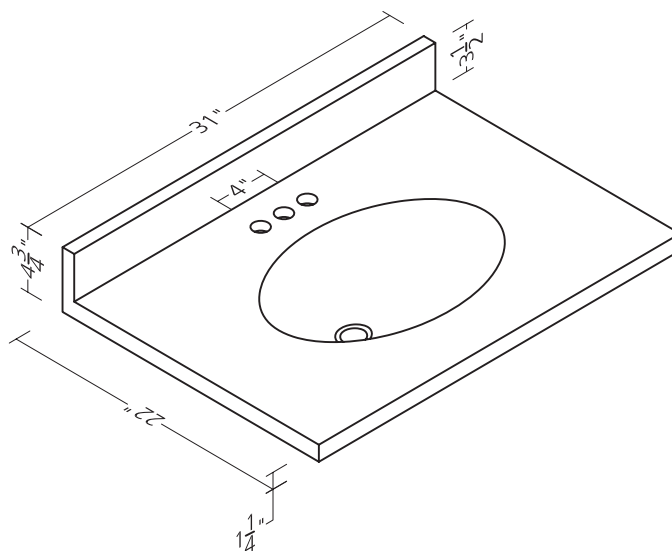

Specifications

25"W

31"W

37"W

43"W