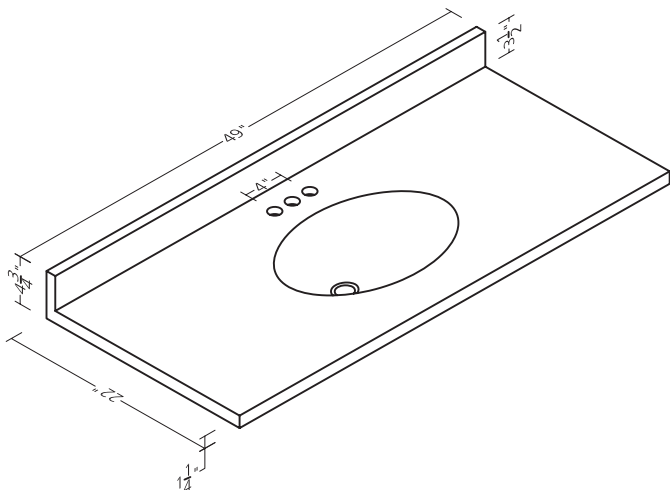

Specifications

49"W