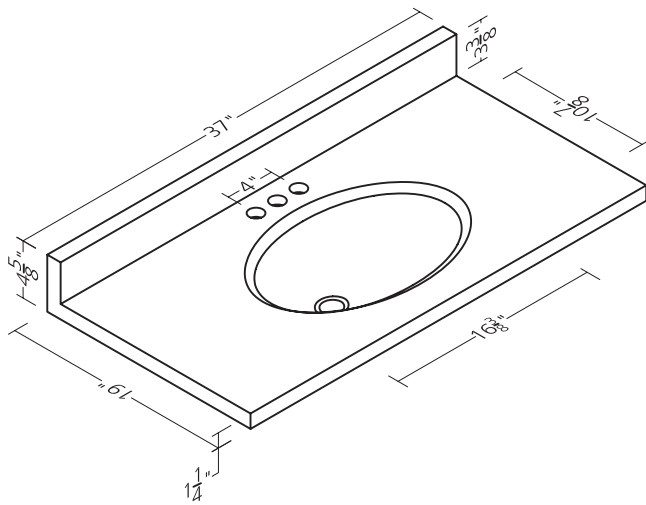

61"W (SB)

37"W