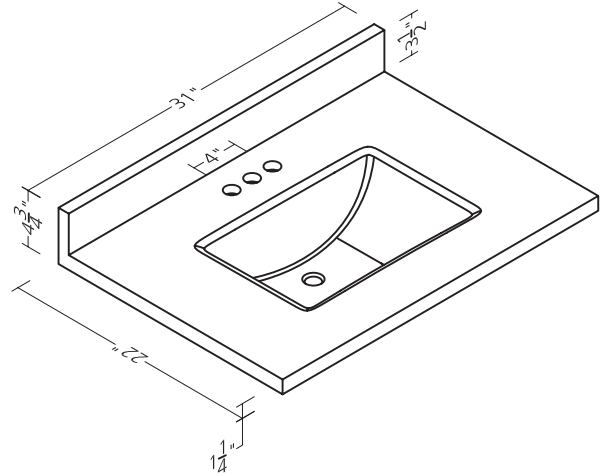

Specifications

25"W

31"W

37"W

49"W