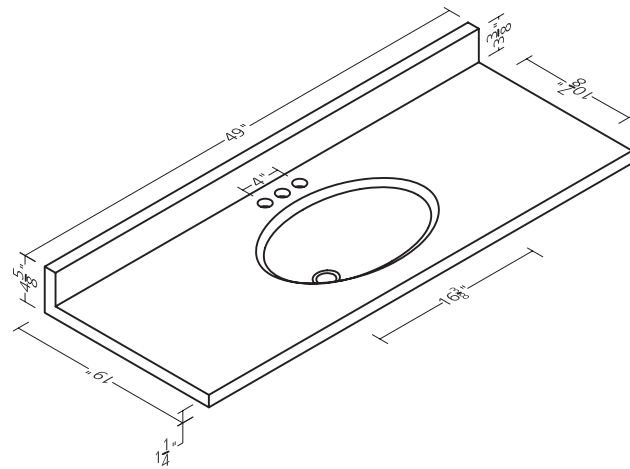

Specifications

19"D bowl edge features a small recessed lip.

49"W