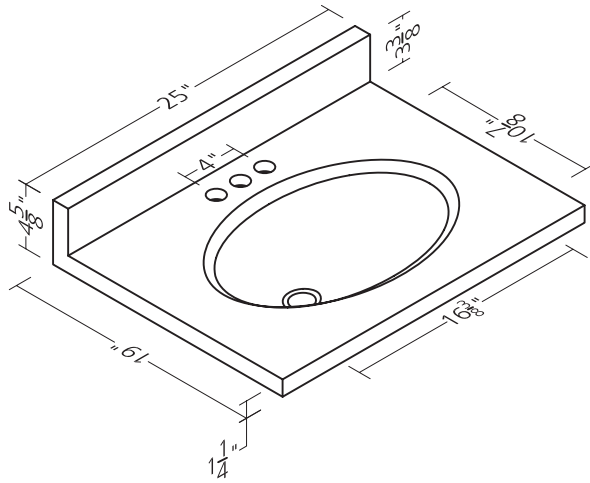

Specifications

19"D bowl edge features a small recessed lip.

25"W