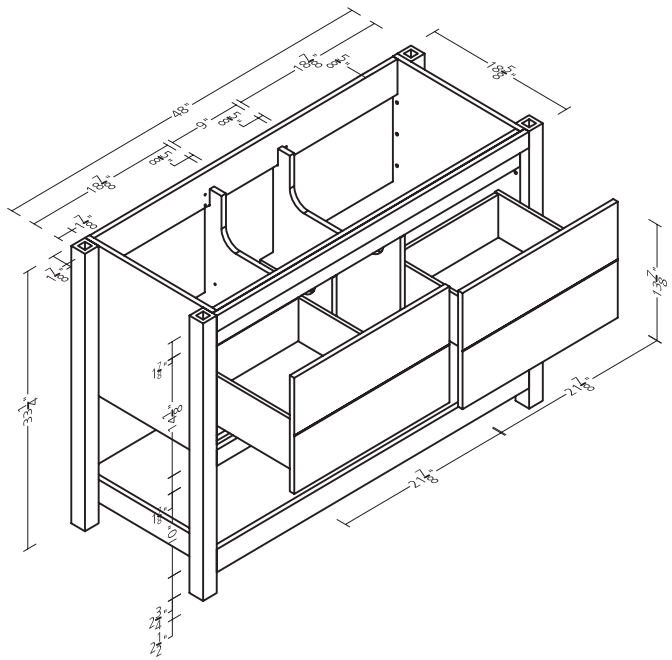

Specifications Cabinet box dimensions only.

24"W

30"W

36"W

48"W