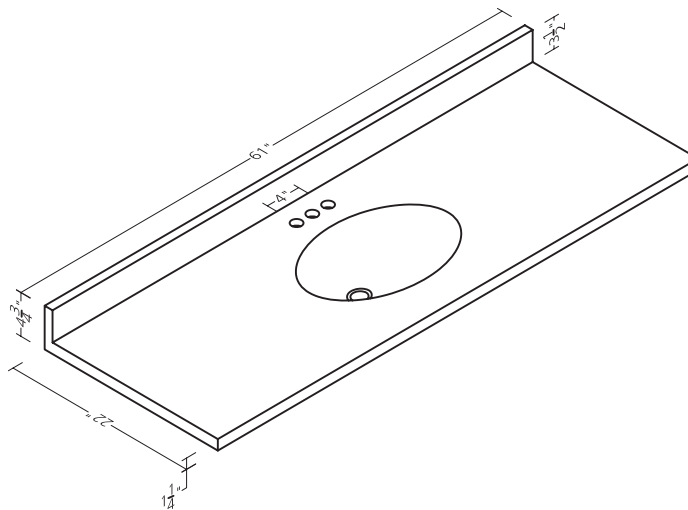

Specifications

49"W

61"W (SB)

61"W (DB)