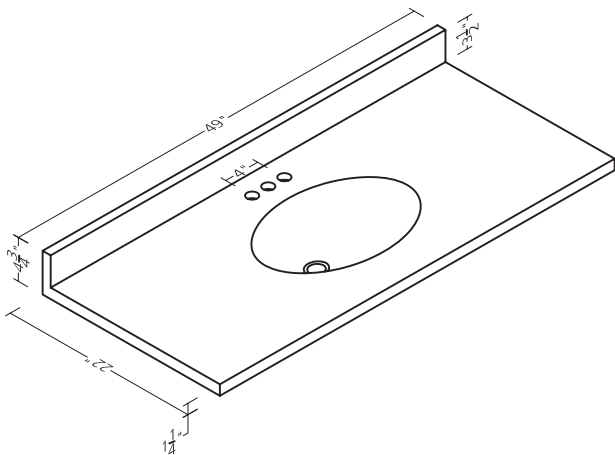

73"W X 22"D
Double Bowl

CUVT6122DBWNRVTWH
CCVT6122DBWNRVTWH

Specifications

19"D bowl edge features a small recessed lip.

Specifications

White Rectangular Vanity Top Collection

Features

CONFIGURATION: