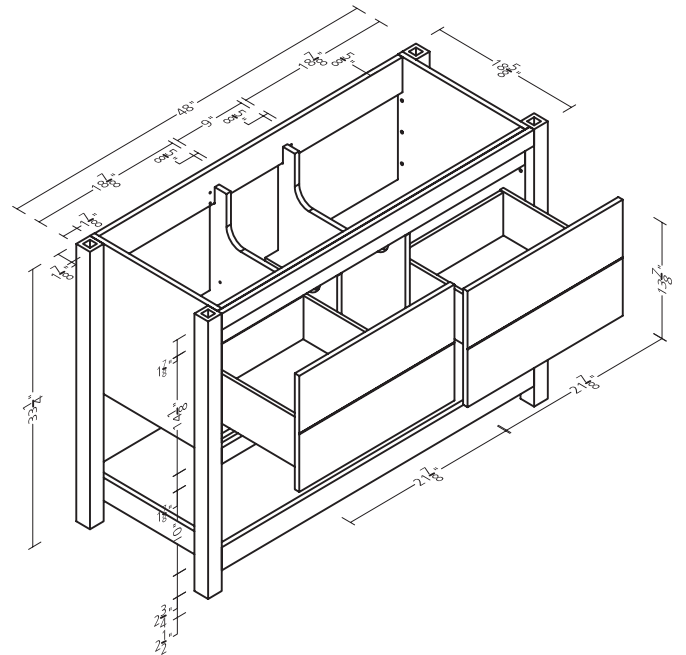

Specifications Cabinet box dimensions only.