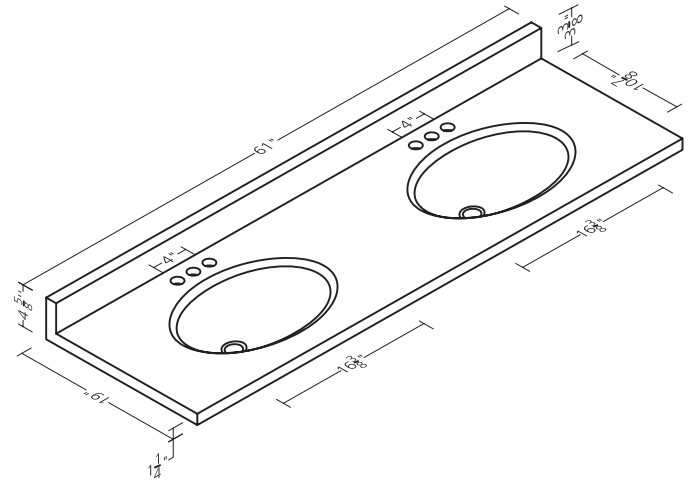

CUSS224LSCAMLOCM
CCSS224LSCAMLOCM

21"W X 3/4"D
Right-Hand Side Splash

CUSS224RSCAMLOCM
CCSS224RSCAMLOCM

Specifications

19"D bowl edge features a small recessed lip.

Specifications

19"D bowl edge features a small recessed lip.