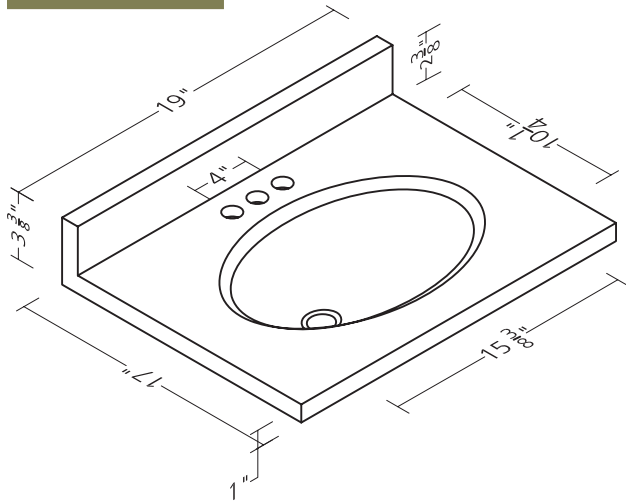

CUSS224LSCAMLOCM
CCSS224LSCAMLOCM

21"W X 3/4"D
Right-Hand Side Splash

CUSS224RSCAMLOCM
CCSS224RSCAMLOCM

Specifications

19"D bowl edge features a small recessed lip.

Specifications

19"D bowl edge features a small recessed lip.

18-1/8"W Left-Hand Side Splash

18-1/8"W Right-Hand Side Splash

Specifications

Specifications

Specifications

21"W Left-Hand Side Splash

21"W Right-Hand Side Splash

Luna Vanity Top Collection

Features

CONFIGURATION:

17" depth tops - 1" thick square-edge profile.
19" depth tops.- 1-1/4" thick square-edge profile.

22" depth tops - 1-3/8" thick square-edge profile for 25"W & 31"W, 1-1/4" thick square-edge profile for 37"W, 49"W & 61"W & 73"W.