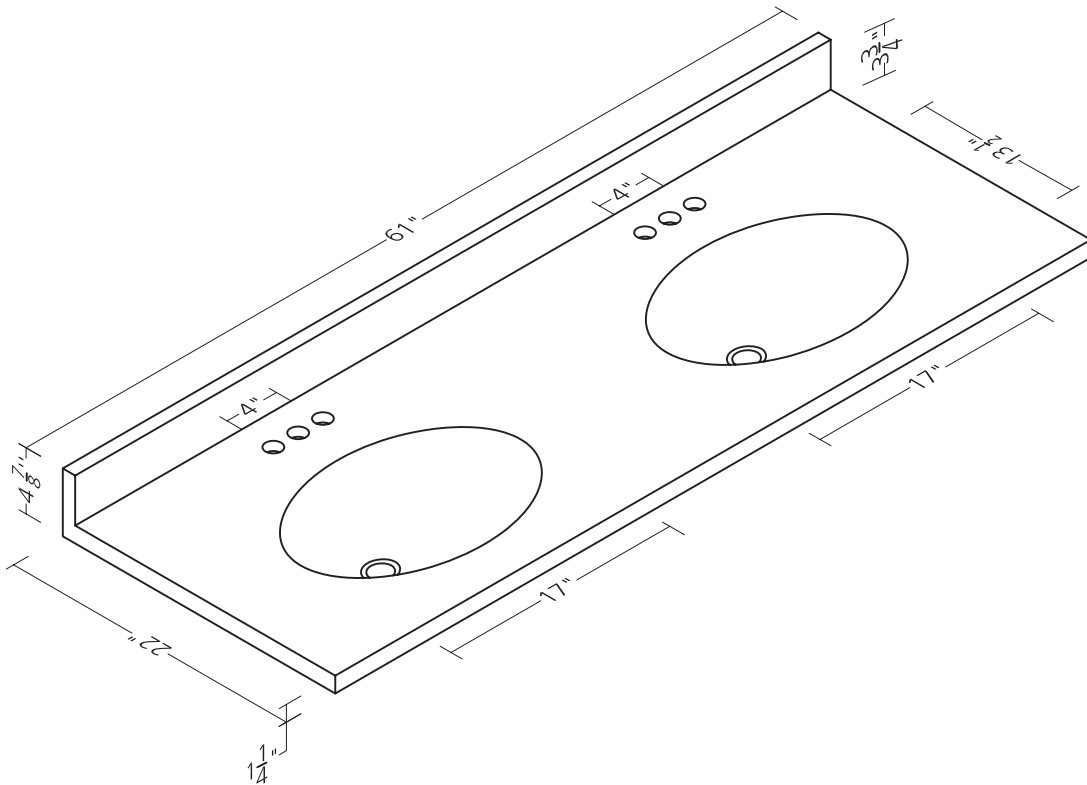

Specifications