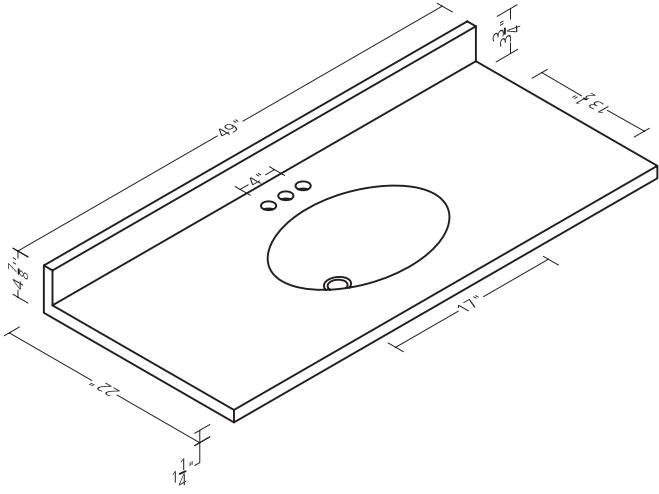

18-1/8"W Left-Hand Side Splash

18-1/8"W Right-Hand Side Splash

Specifications

Specifications

Specifications

21"W Left-Hand Side Splash

21"W Right-Hand Side Splash

Luna Vanity Top Collection

Features

CONFIGURATION:

17" depth tops - 1" thick square-edge profile.
19" depth tops.- 1-1/4" thick square-edge profile.

22" depth tops - 1-3/8" thick square-edge profile for 25"W & 31"W, 1-1/4" thick square-edge profile for 37"W, 49"W & 61"W & 73"W.