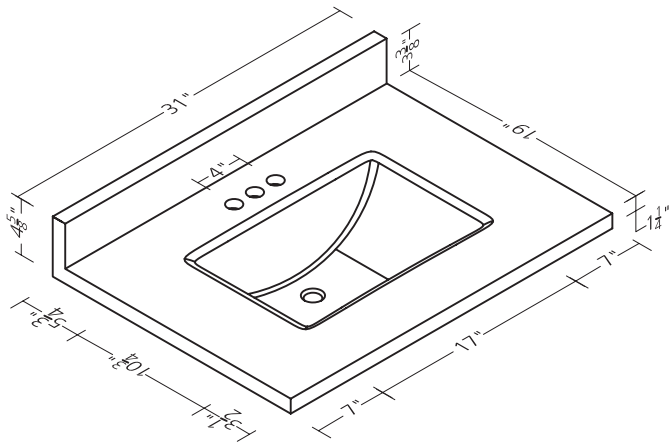

73"W X 22"D
Double Bowl, 8" F.C.

CUVT7322DBLUNALN
CCVT7322DBLUNALN

20-3/4"W X 3/4"D
Side Splash

CUSS224LUNALN
CCSS224LUNALN

Specifications

Specifications

18-1/8"W
Side Splash

Specifications