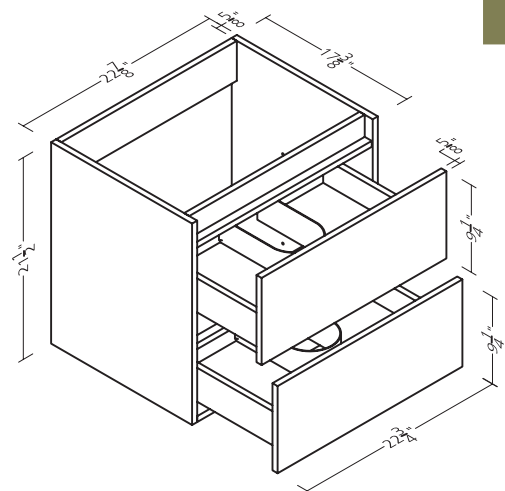

Handleless slab profile

Swatches

Specifications

Cabinet box dimensions only.

Sizes & Finishes

24"W X 18-1/2"D X 23"H
2 drawers

30"W X 18-1/2"D X 23"H
2 drawers

36"W X 18-1/2"D X 23"H
2 drawers