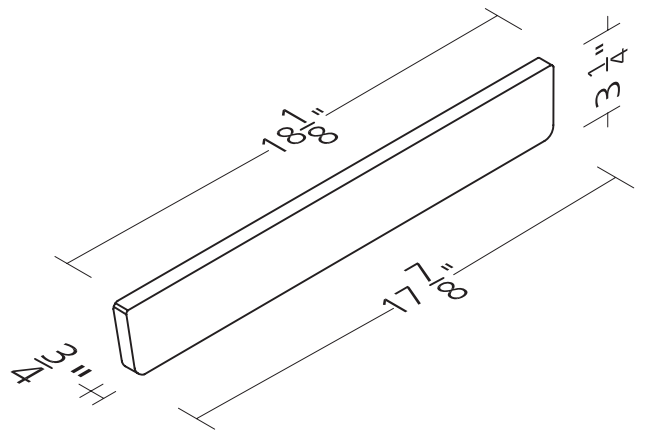

18-1/8"W Right-Hand Side Splash