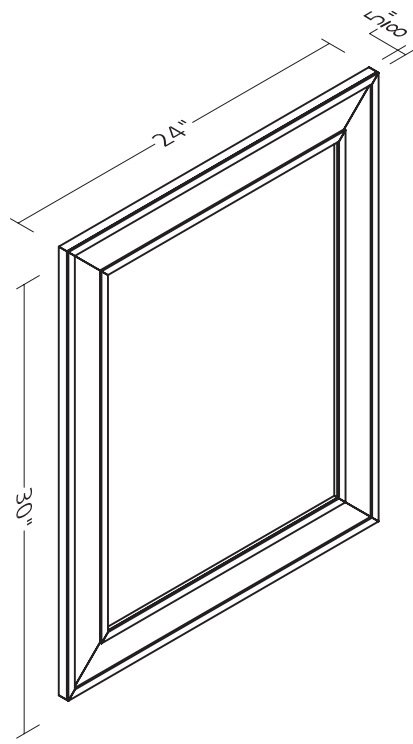

16"W X 21-3/8"D X 60-5/8"H

1 door, 1 drawer,
2 open shelves

CULC1621VILRSAL
CCLC1621VILRSAL

24"W X 3/4"D X 30"H

Can be hung either
vertically or horizontally

CUMR2430VILRSAL
CCMR2430VILRSAL

12-1/8"W X 5-7/8"D X 30"H

1 door, 2 interior
adjustable shelves

CUWC1230VILRSAL
CCWC1230VILRSAL

20"W X 5-7/8"D X 30"H

1 mirror door, 2 interior
adjustable shelves

CUMC2030VILRSAL
CCMC2030VILRSAL

Specifications Cabinet box dimensions only.