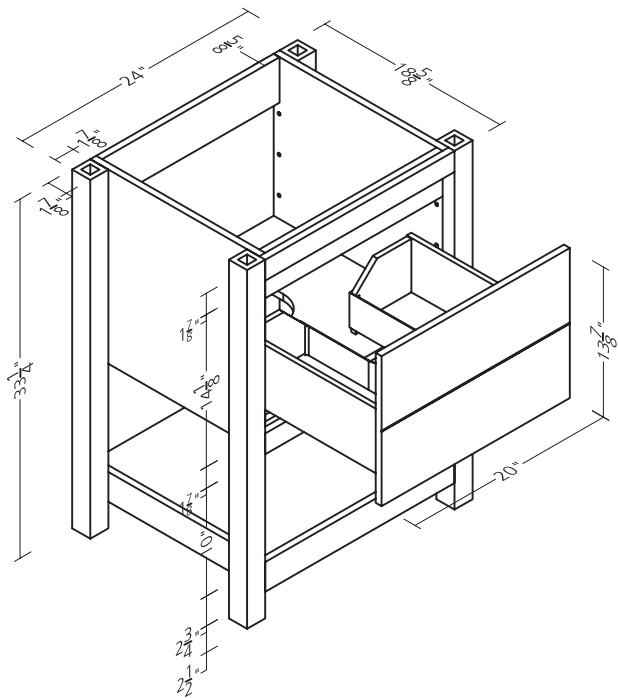

Specifications Cabinet box dimensions only.