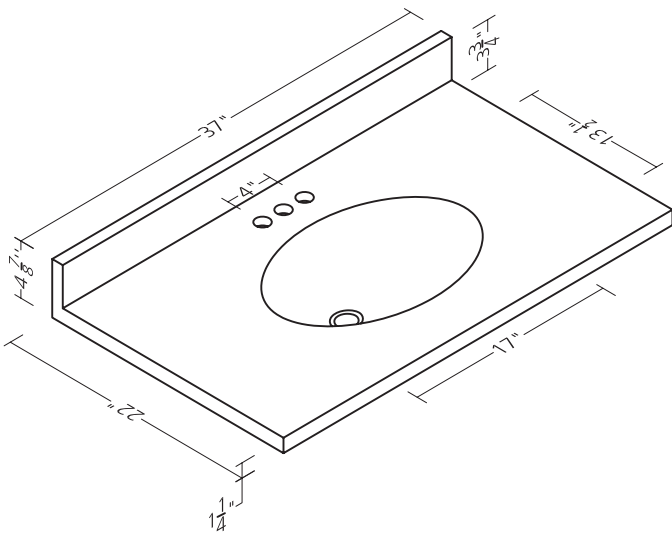

Specifications