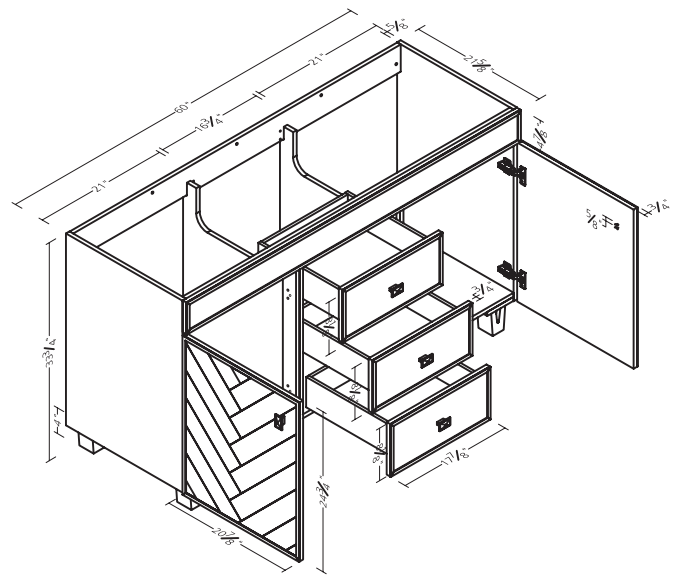

1 door, 2 interior
adjustable shelves

CUWC1230VILRSAL
CCWC1230VILRSAL

20"W X 5-7/8"D X 30"H

1 mirror door, 2 interior
adjustable shelves

CUMC2030VILRSAL
CCMC2030VILRSAL

Specifications Cabinet box dimensions only.