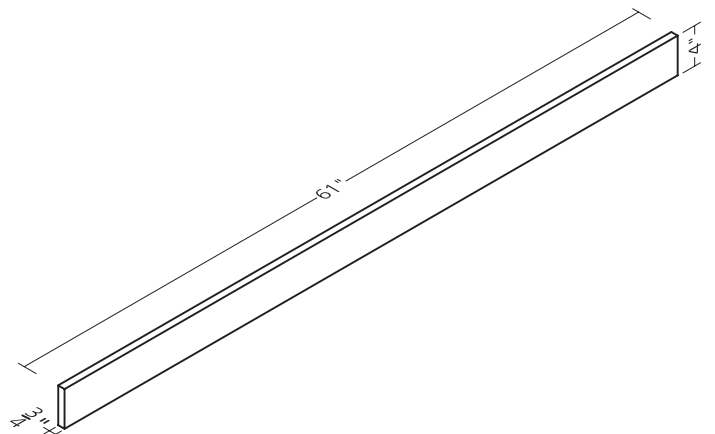

Specifications

White Oval Vanity Top Collection

Features

CONFIGURATION:

1-1/4" thick square-edge profile

MATERIAL DETAILS:

Color/Material: White cultured marble

Bowl Shape: Integrated white non-recessed oval bowl