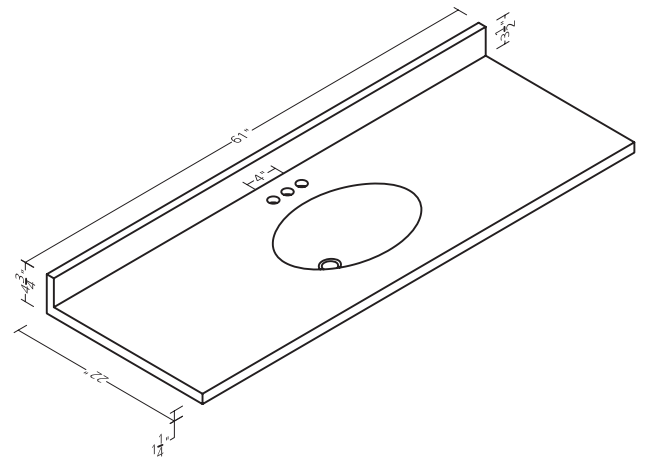

73"W X 22"D
Double Bowl

CUVT6122DBWNRVTWH
CCVT6122DBWNRVTWH

Specifications

19"D bowl edge features a small recessed lip.

Specifications

White Rectangular Vanity Top Collection

Features

CONFIGURATION: