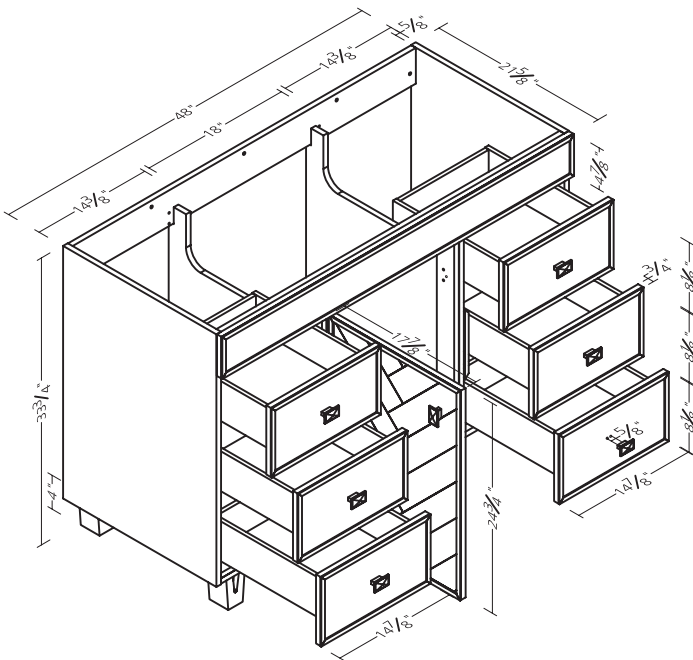

1 door, 2 interior
adjustable shelves

CUWC1230VILRSAL
CCWC1230VILRSAL

20"W X 5-7/8"D X 30"H

1 mirror door, 2 interior
adjustable shelves

CUMC2030VILRSAL
CCMC2030VILRSAL

Specifications Cabinet box dimensions only.