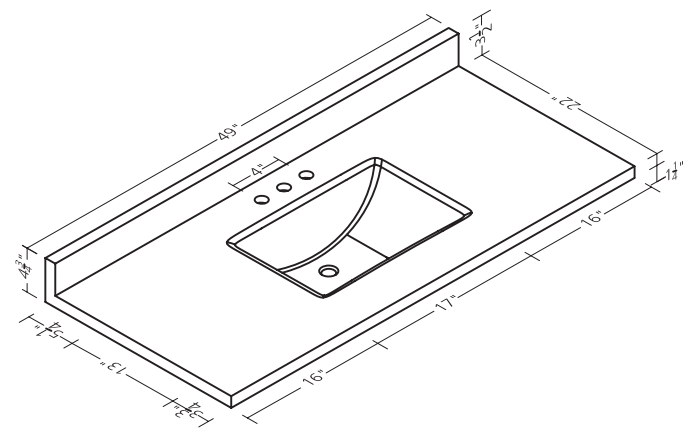

73"W X 22"D
Double Bowl, 8" F.C.

CUVT7322DBLUNALN
CCVT7322DBLUNALN

20-3/4"W X 3/4"D
Side Splash

CUSS224LUNALN
CCSS224LUNALN

Specifications

Specifications

18-1/8"W
Side Splash

Specifications