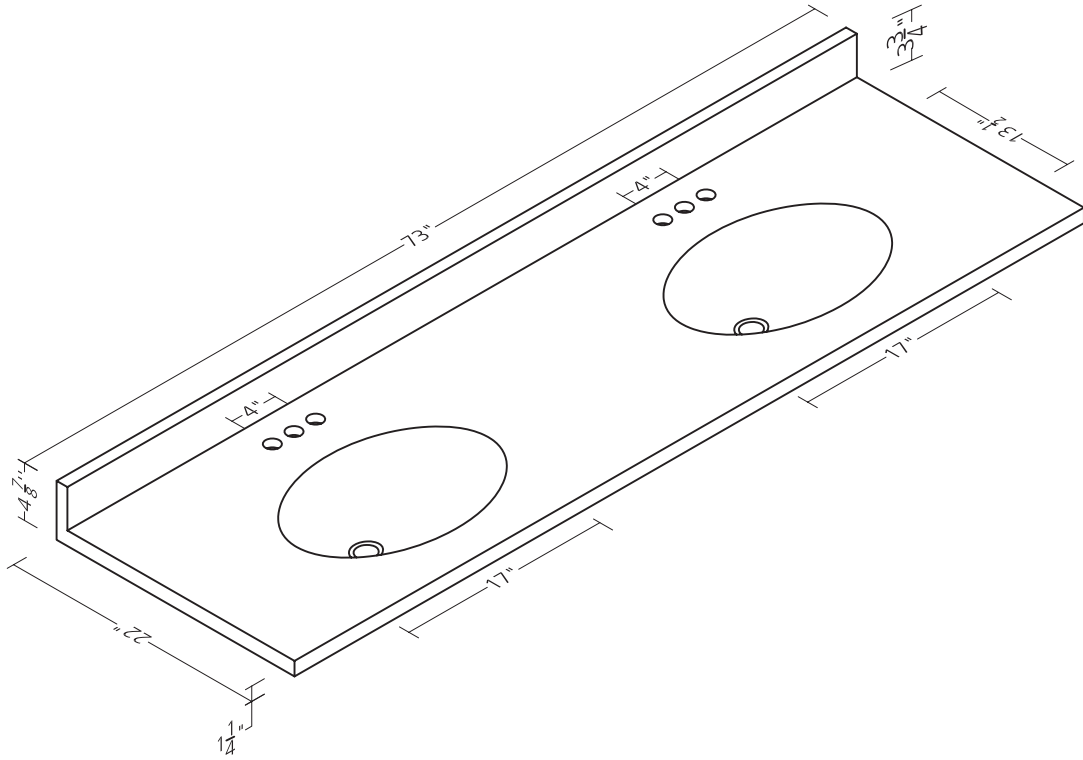

Specifications

21"W Left-Hand Side Splash