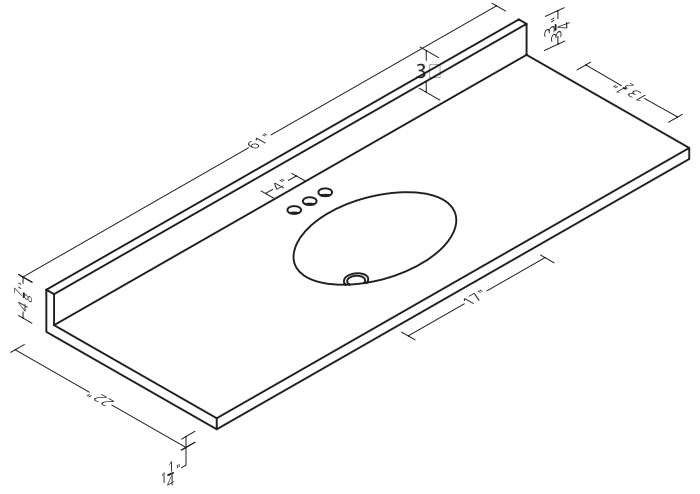

18-1/8"W Left-Hand Side Splash

18-1/8"W Right-Hand Side Splash

Specifications

Specifications

Specifications

21"W Left-Hand Side Splash

21"W Right-Hand Side Splash

Luna Vanity Top Collection

Features

CONFIGURATION:

17" depth tops - 1" thick square-edge profile.
19" depth tops.- 1-1/4" thick square-edge profile.

22" depth tops - 1-3/8" thick square-edge profile for 25"W & 31"W, 1-1/4" thick square-edge profile for 37"W, 49"W & 61"W & 73"W.