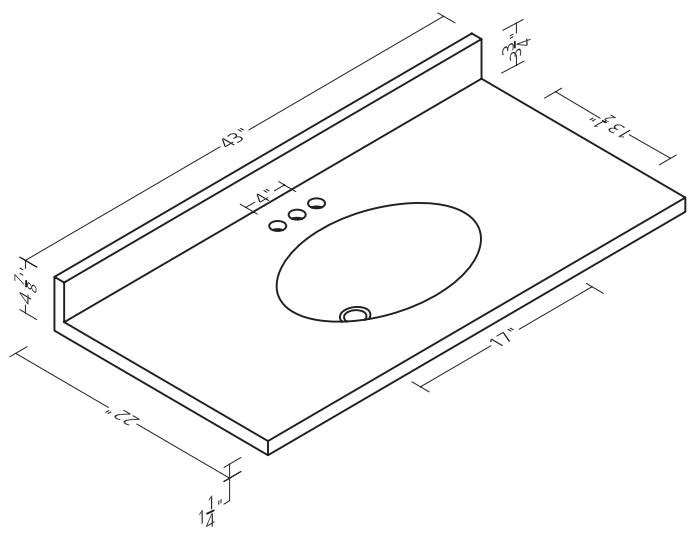

Specifications