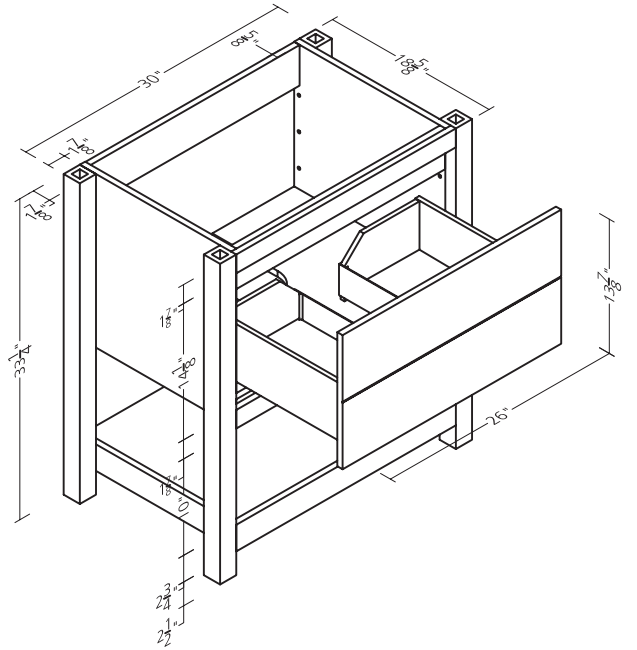

Specifications Cabinet box dimensions only.