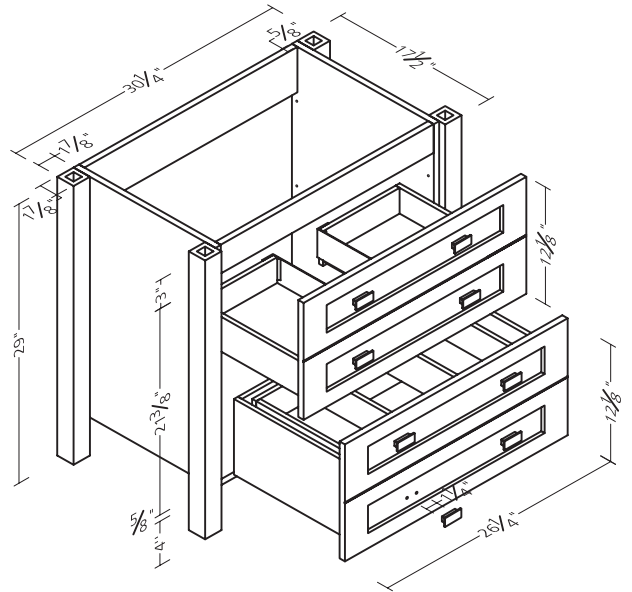

Specifications Cabinet box dimensions only.