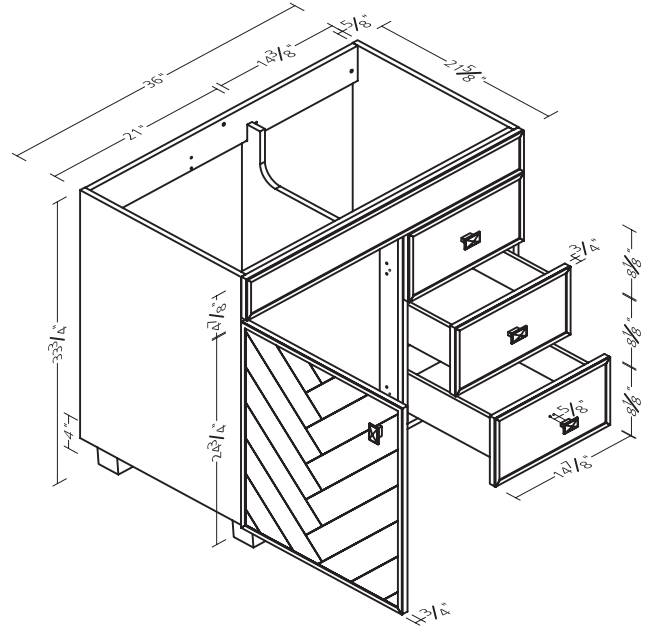

1 door, 2 interior
adjustable shelves

CUWC1230VILRSAL
CCWC1230VILRSAL

20"W X 5-7/8"D X 30"H

1 mirror door, 2 interior
adjustable shelves

CUMC2030VILRSAL
CCMC2030VILRSAL

Specifications Cabinet box dimensions only.