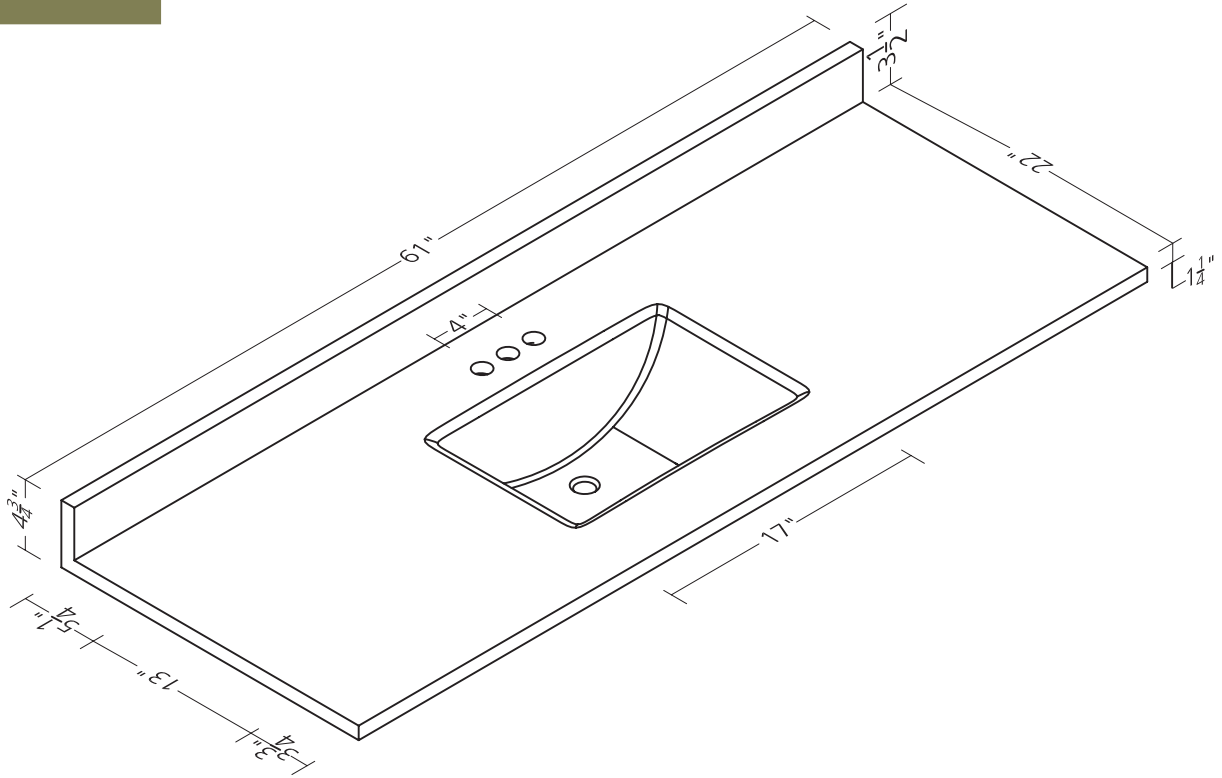

Specifications