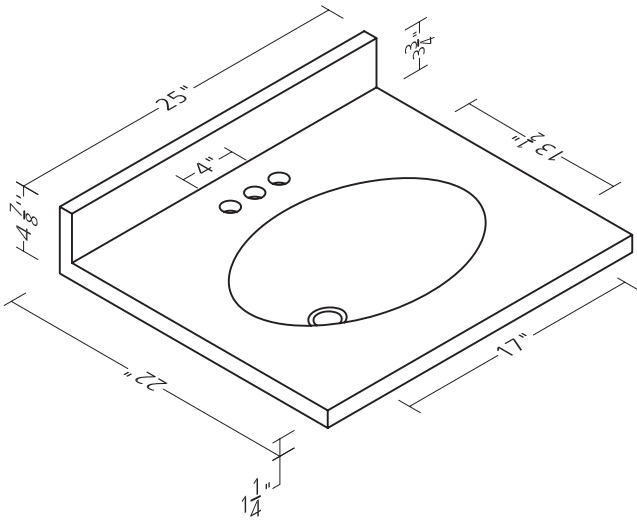

Specifications