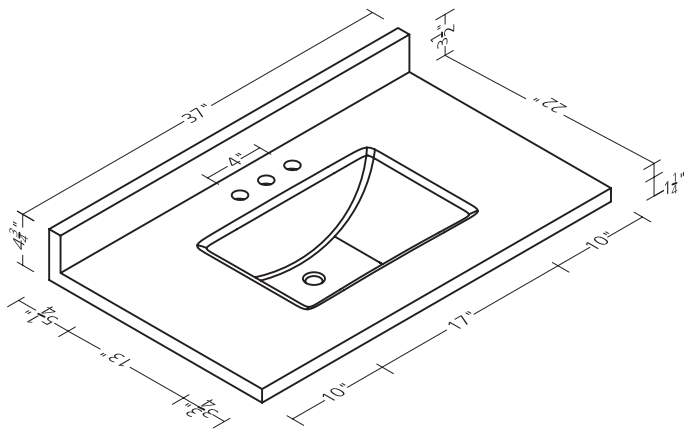

73"W X 22"D
Double Bowl, 8" F.C.

CUVT7322DBLUNALN
CCVT7322DBLUNALN

20-3/4"W X 3/4"D
Side Splash

CUSS224LUNALN
CCSS224LUNALN

Specifications

Specifications

18-1/8"W
Side Splash

Specifications