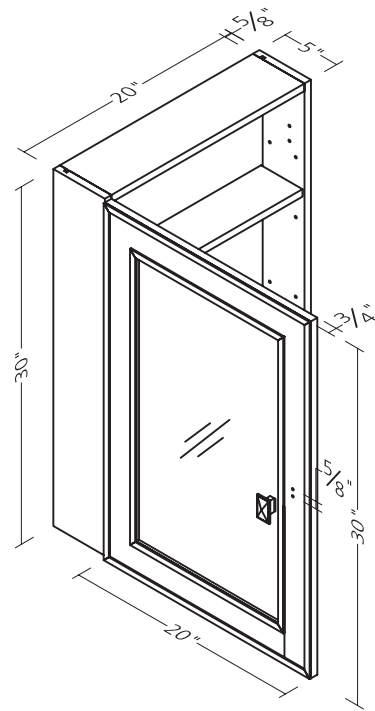

1 door, 2 interior
adjustable shelves

CUWC1230VILRSAL
CCWC1230VILRSAL

20"W X 5-7/8"D X 30"H

1 mirror door, 2 interior
adjustable shelves

CUMC2030VILRSAL
CCMC2030VILRSAL

Specifications Cabinet box dimensions only.