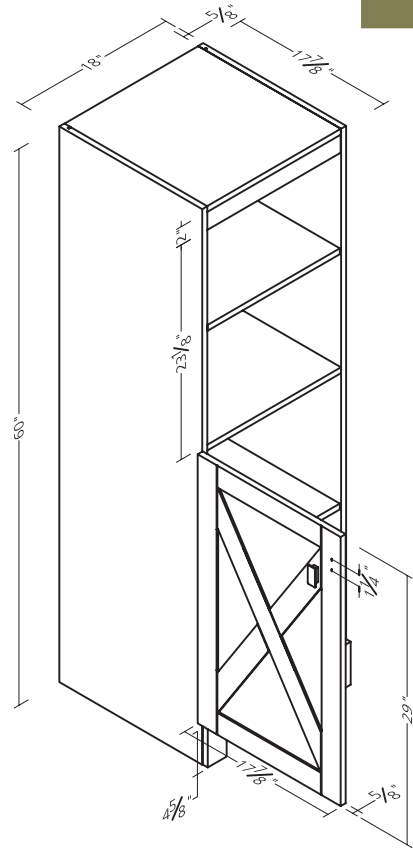

CUVC3719TORRTDC
CCVC3719TORRTDC

49"W X 19"D X 35-1/4"H
(Excluding backsplash height)
1 door, 4 drawers

CUVC4919TORRTDC
CCVC4919TORRTDC

61"W X 19"D X 35-1/4"H
(Excluding backsplash height)
2 doors, 2 drawers

CUVC6119TORRTDC
CCVC6119TORRTDC

18"W X 17-7/8"D X 60"H
1 door, 2 open shelves

CULC1818TORRTDC
CCLC1818TORRTDC

Hardware Style

Specifications Cabinet box dimensions only.

Novara Collection

Our Novara collection offers furniture-style pieces with trendy shaker doors and slab drawers. Mid-century-style slanted legs complements its distinct look. Soft-close doors and drawers provide smooth and quiet use. Available in Alpine White and Midnight Black finishes.