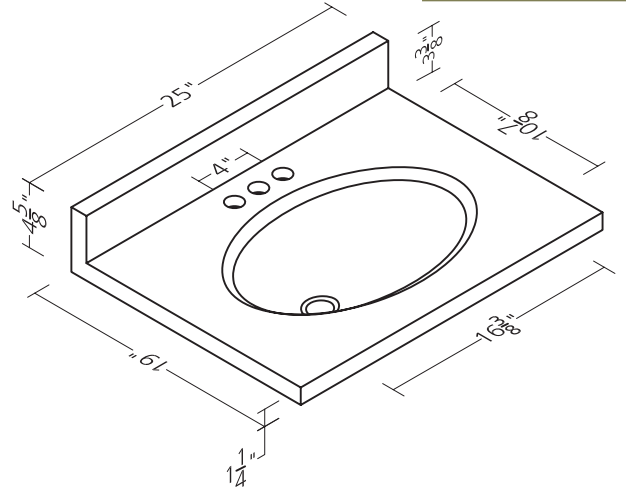

CUSS224LSCAMLOCM
CCSS224LSCAMLOCM

21"W X 3/4"D
Right-Hand Side Splash

CUSS224RSCAMLOCM
CCSS224RSCAMLOCM

Specifications

19"D bowl edge features a small recessed lip.

Specifications

19"D bowl edge features a small recessed lip.