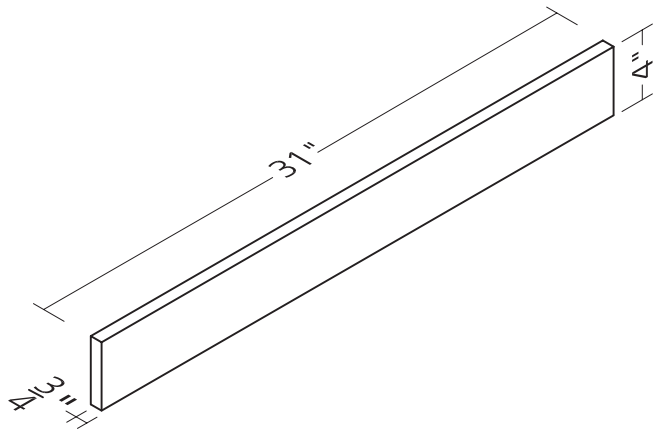

Specifications

White Oval Vanity Top Collection

Features

CONFIGURATION:

1-1/4" thick square-edge profile

MATERIAL DETAILS:

Color/Material: White cultured marble

Bowl Shape: Integrated white non-recessed oval bowl