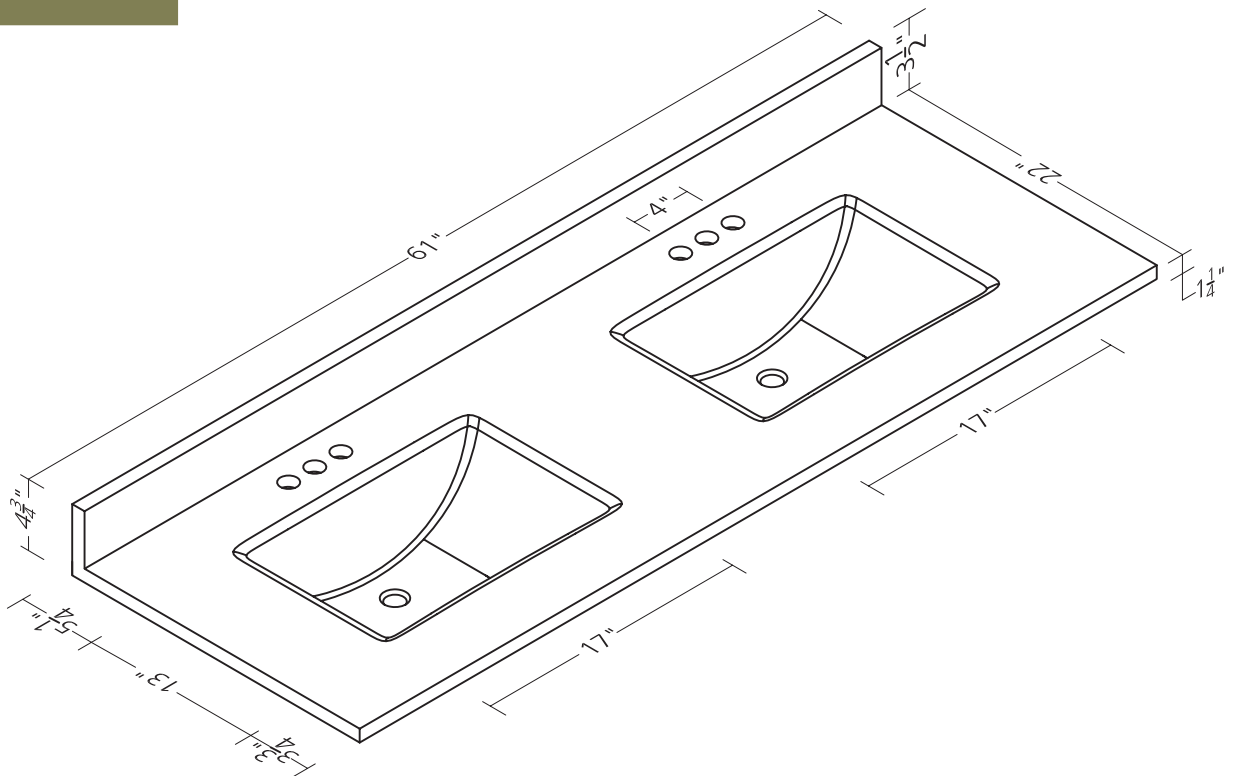

Specifications