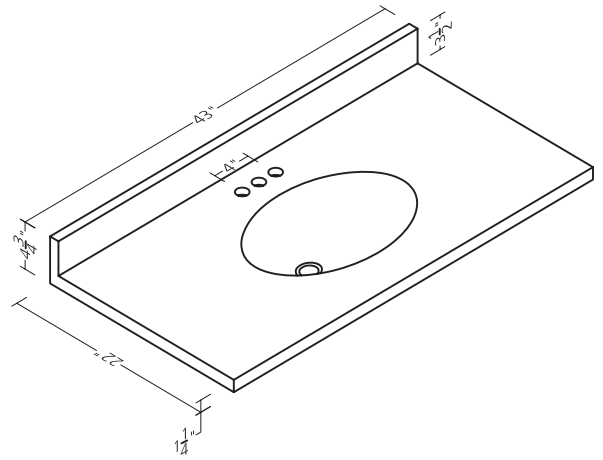

73"W X 22"D
Double Bowl

CUVT6122DBWNRVTWH
CCVT6122DBWNRVTWH

Specifications

19"D bowl edge features a small recessed lip.

Specifications

White Rectangular Vanity Top Collection

Features

CONFIGURATION: