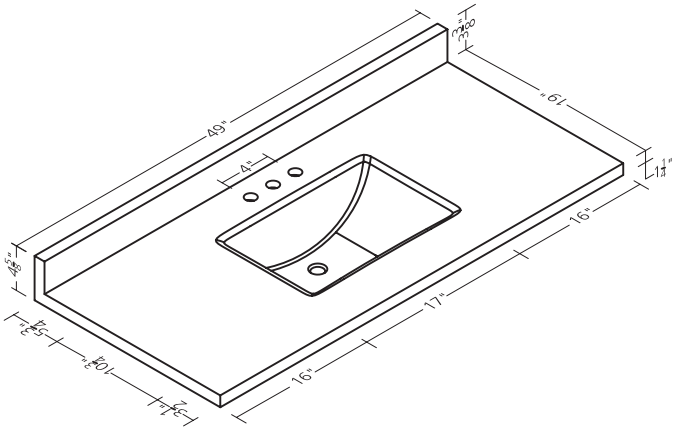

73"W X 22"D
Double Bowl, 8" F.C.

CUVT7322DBLUNALN
CCVT7322DBLUNALN

20-3/4"W X 3/4"D
Side Splash

CUSS224LUNALN
CCSS224LUNALN

Specifications

Specifications

18-1/8"W
Side Splash

Specifications