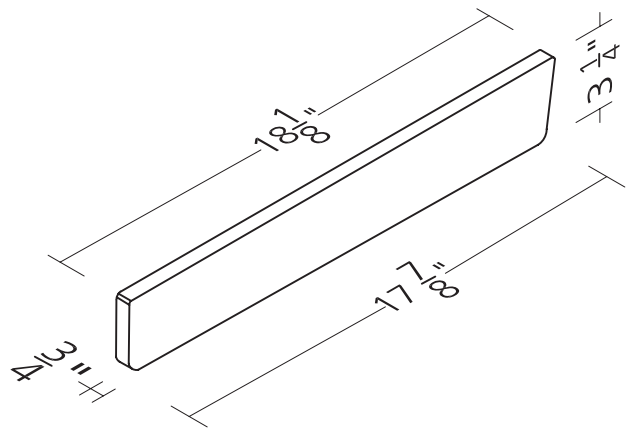

73"W X 22"D
Double Bowl, 8" F.C.

CUVT7322DBLUNALN
CCVT7322DBLUNALN

20-3/4"W X 3/4"D
Side Splash

CUSS224LUNALN
CCSS224LUNALN

Specifications

Specifications

18-1/8"W
Side Splash

Specifications