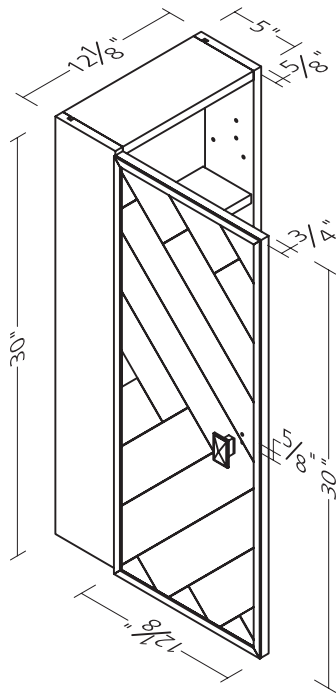

16"W X 21-3/8"D X 60-5/8"H

1 door, 1 drawer,
2 open shelves

CULC1621VILRSAL
CCLC1621VILRSAL

24"W X 3/4"D X 30"H

Can be hung either
vertically or horizontally

CUMR2430VILRSAL
CCMR2430VILRSAL

12-1/8"W X 5-7/8"D X 30"H

1 door, 2 interior
adjustable shelves

CUWC1230VILRSAL
CCWC1230VILRSAL

20"W X 5-7/8"D X 30"H

1 mirror door, 2 interior
adjustable shelves

CUMC2030VILRSAL
CCMC2030VILRSAL

Specifications Cabinet box dimensions only.