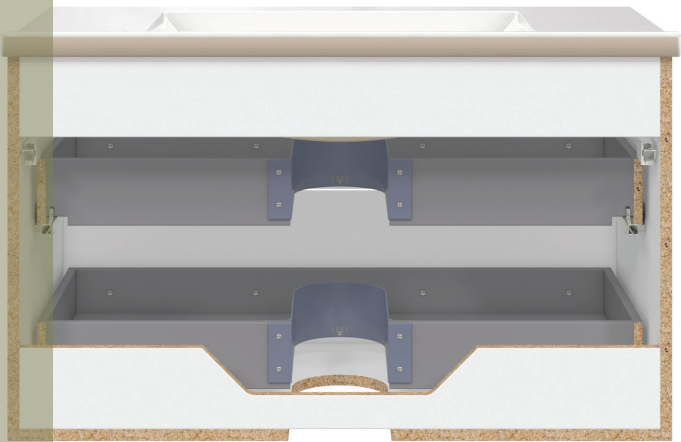

Features

CONFIGURATION: 2 drawers

DRAWER STYLE: J-pull slab

MATERIAL DETAILS:

Door/Drawer: Painted MDF

Cabinet Body: Melamine particle board

EXTERIOR FINISH: High Gloss White,

High Gloss Gray

INTERIOR FINISH: White

DRAWER SLIDES: Undermount soft-close

DRAWER BOX: Gray melamine particle board

WALL-HUNG: Suspension bracket provided

VANITY TOP:

Color/Material: White porcelain

Bowl Shape: Integrated wave bowl

Faucet Drilling: 4"

Faucet: Not included