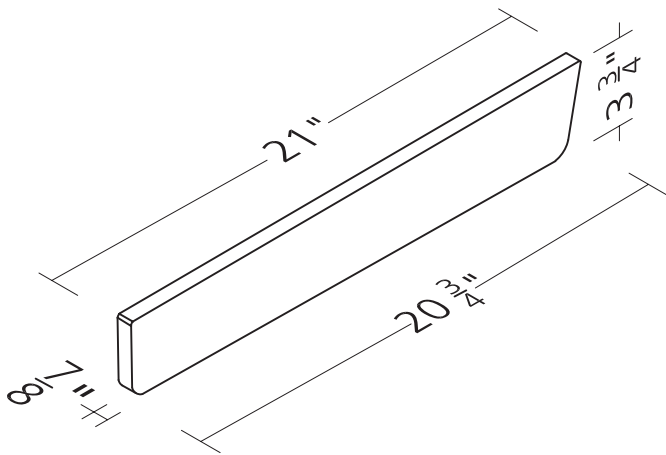

18-1/8"W Left-Hand Side Splash

18-1/8"W Right-Hand Side Splash

Specifications

Specifications

Specifications

21"W Left-Hand Side Splash

21"W Right-Hand Side Splash

Luna Vanity Top Collection