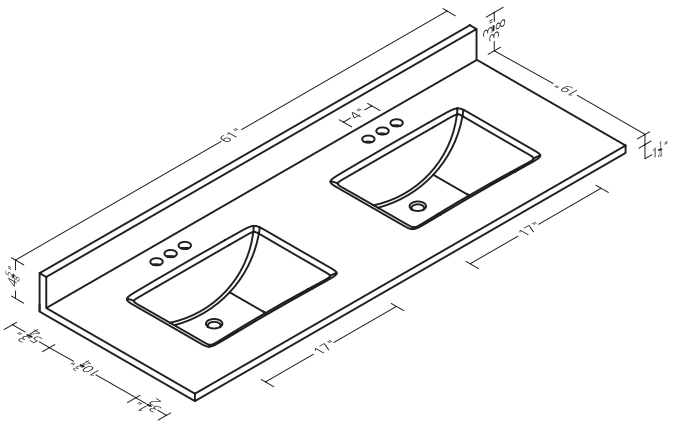

73"W X 22"D
Double Bowl, 8" F.C.

CUVT7322DBLUNALN
CCVT7322DBLUNALN

20-3/4"W X 3/4"D
Side Splash

CUSS224LUNALN
CCSS224LUNALN

Specifications

Specifications

18-1/8"W
Side Splash

Specifications