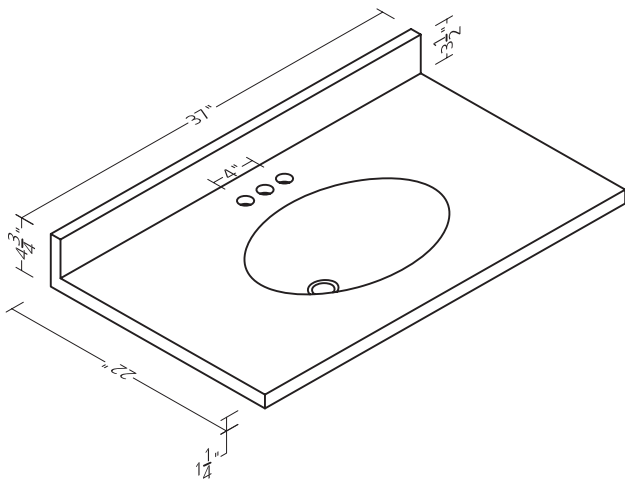

73"W X 22"D
Double Bowl

CUVT6122DBWNRVTWH
CCVT6122DBWNRVTWH

Specifications

19"D bowl edge features a small recessed lip.

Specifications

White Rectangular Vanity Top Collection

Features

CONFIGURATION: