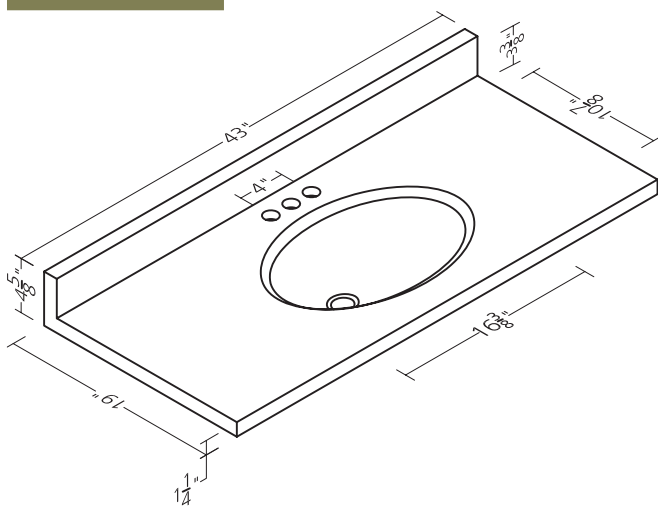

CUSS224LSCAMLOCM
CCSS224LSCAMLOCM

21"W X 3/4"D
Right-Hand Side Splash

CUSS224RSCAMLOCM
CCSS224RSCAMLOCM

Specifications

19"D bowl edge features a small recessed lip.

Specifications

19"D bowl edge features a small recessed lip.