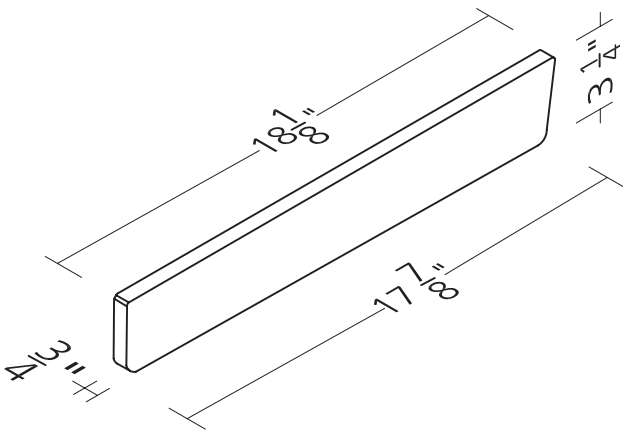

18-1/8"W Right-Hand Side Splash