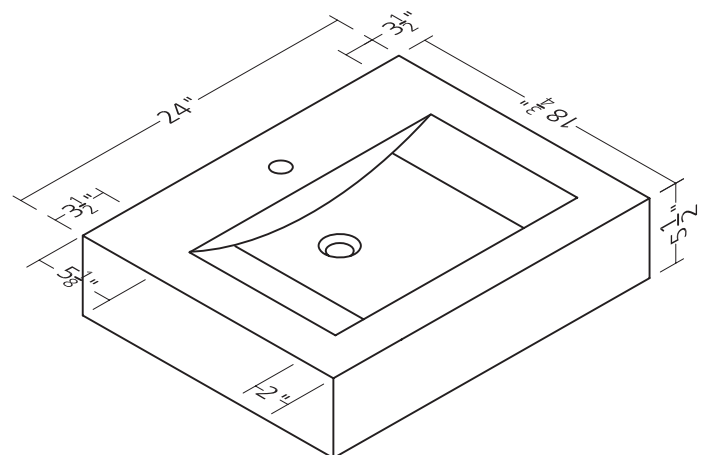

Faucet Drilling: Pre-drilled for single-hole faucet & overflow

Faucet: Not included

Swatch

Specifications

24"W

Sizes & Finishes

24"W X 19"D

CUVT2419SONTAWH
CCVT2419SONTAWH