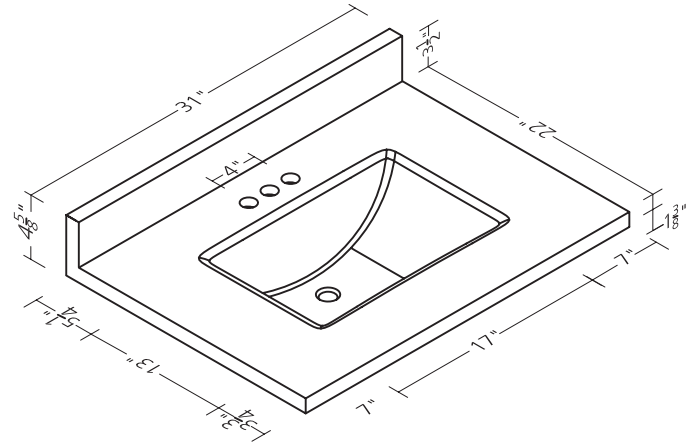

73"W X 22"D
Double Bowl, 8" F.C.

CUVT7322DBLUNALN
CCVT7322DBLUNALN

20-3/4"W X 3/4"D
Side Splash

CUSS224LUNALN
CCSS224LUNALN

Specifications

Specifications

18-1/8"W
Side Splash

Specifications