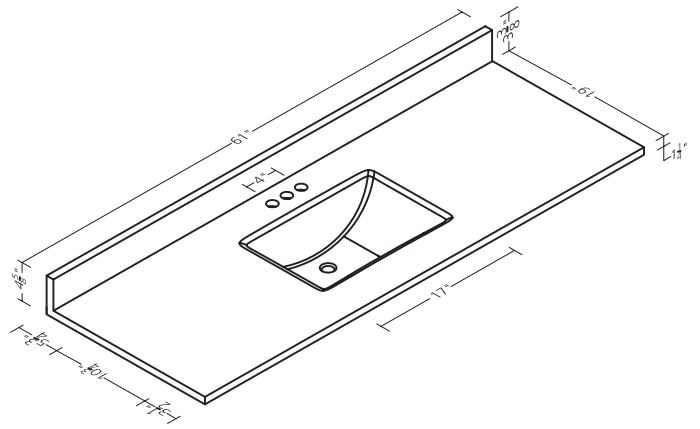

73"W X 22"D
Double Bowl, 8" F.C.

CUVT7322DBLUNALN
CCVT7322DBLUNALN

20-3/4"W X 3/4"D
Side Splash

CUSS224LUNALN
CCSS224LUNALN

Specifications

Specifications

18-1/8"W
Side Splash

Specifications