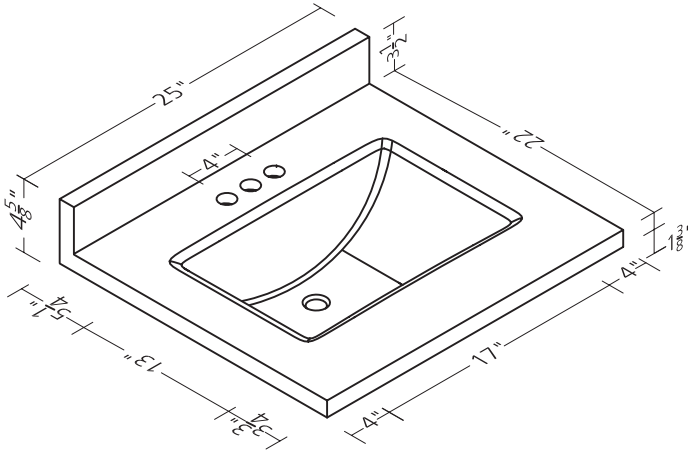

73"W X 22"D
Double Bowl, 8" F.C.

CUVT7322DBLUNALN
CCVT7322DBLUNALN

20-3/4"W X 3/4"D
Side Splash

CUSS224LUNALN
CCSS224LUNALN

Specifications

Specifications

18-1/8"W
Side Splash

Specifications