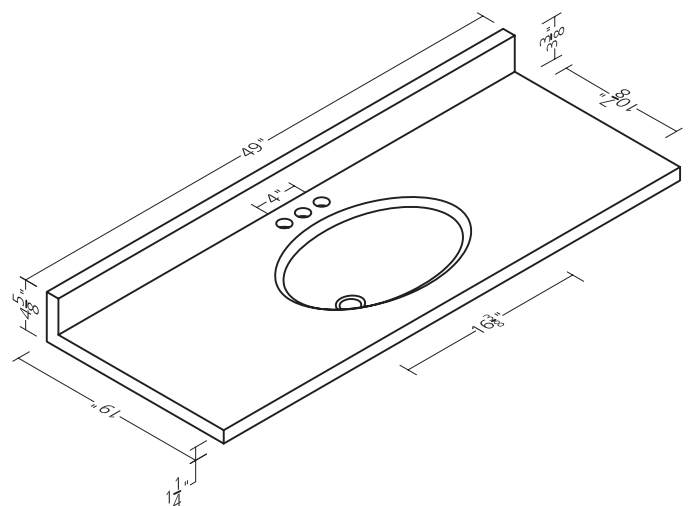

CUSS224LSCAMLOCM
CCSS224LSCAMLOCM

21"W X 3/4"D
Right-Hand Side Splash

CUSS224RSCAMLOCM
CCSS224RSCAMLOCM

Specifications

19"D bowl edge features a small recessed lip.

Specifications

19"D bowl edge features a small recessed lip.