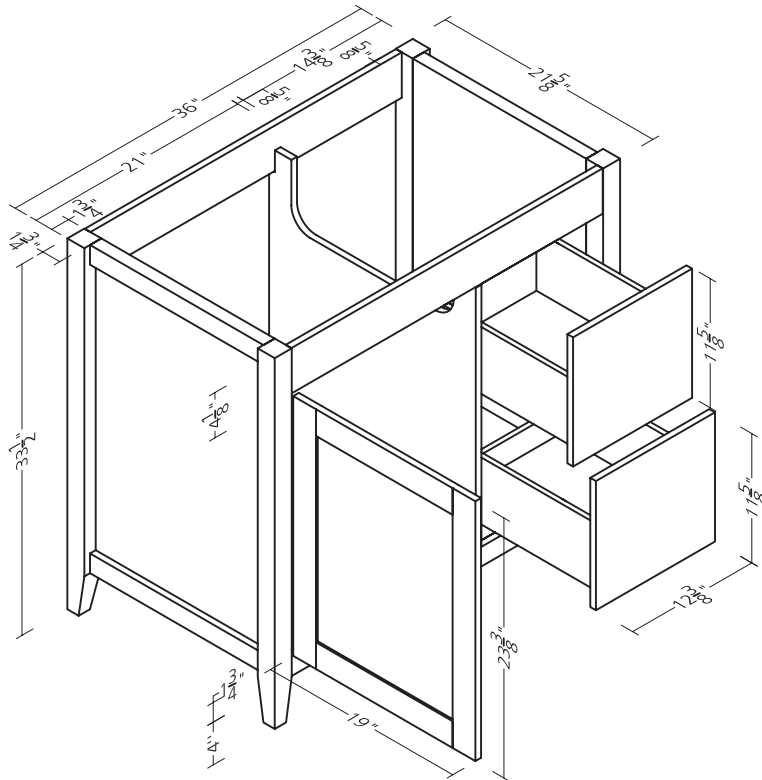

Specifications

Cabinet box dimensions only.