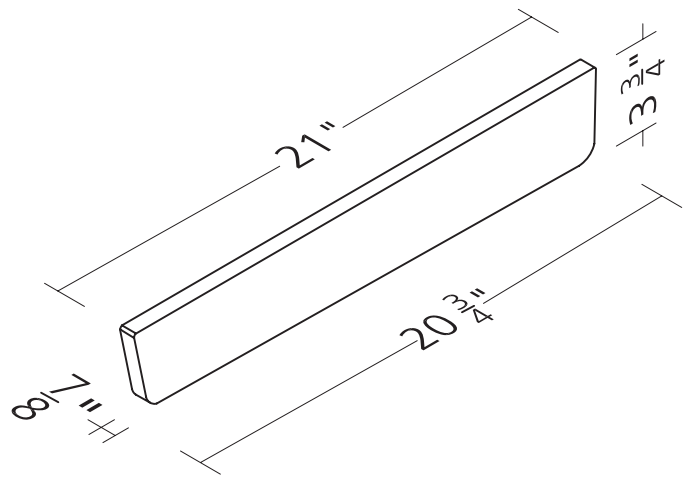

18-1/8"W Left-Hand Side Splash

18-1/8"W Right-Hand Side Splash

Specifications

Specifications

Specifications

21"W Left-Hand Side Splash

21"W Right-Hand Side Splash

Luna Vanity Top Collection