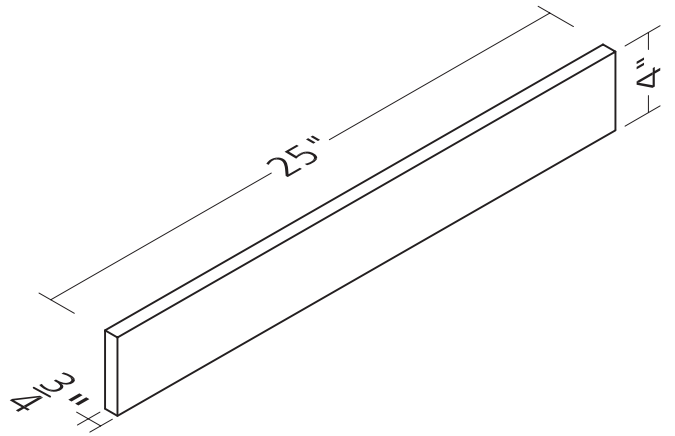

Specifications

White Oval Vanity Top Collection

Features

CONFIGURATION:

1-1/4" thick square-edge profile

MATERIAL DETAILS:

Color/Material: White cultured marble

Bowl Shape: Integrated white non-recessed oval bowl