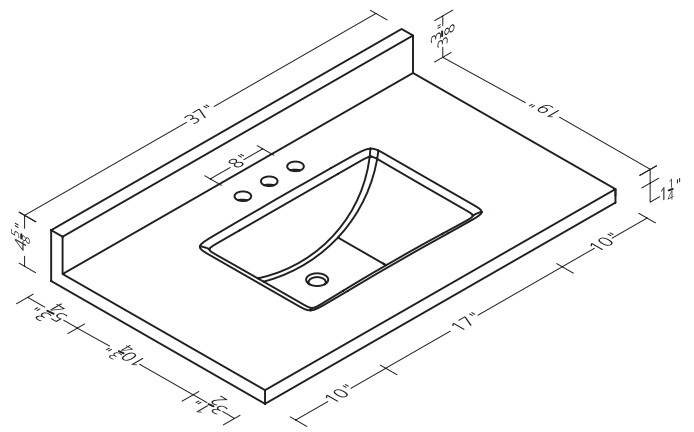

73"W X 22"D
Double Bowl, 8" F.C.

CUVT7322DBLUNALN
CCVT7322DBLUNALN

20-3/4"W X 3/4"D
Side Splash

CUSS224LUNALN
CCSS224LUNALN

Specifications

Specifications

18-1/8"W
Side Splash

Specifications