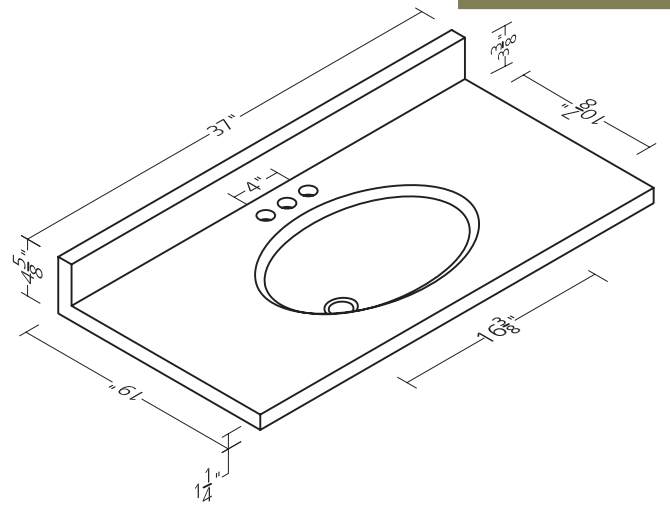

CUSS224LSCAMLOCM
CCSS224LSCAMLOCM

21"W X 3/4"D
Right-Hand Side Splash

CUSS224RSCAMLOCM
CCSS224RSCAMLOCM

Specifications

19"D bowl edge features a small recessed lip.

Specifications

19"D bowl edge features a small recessed lip.