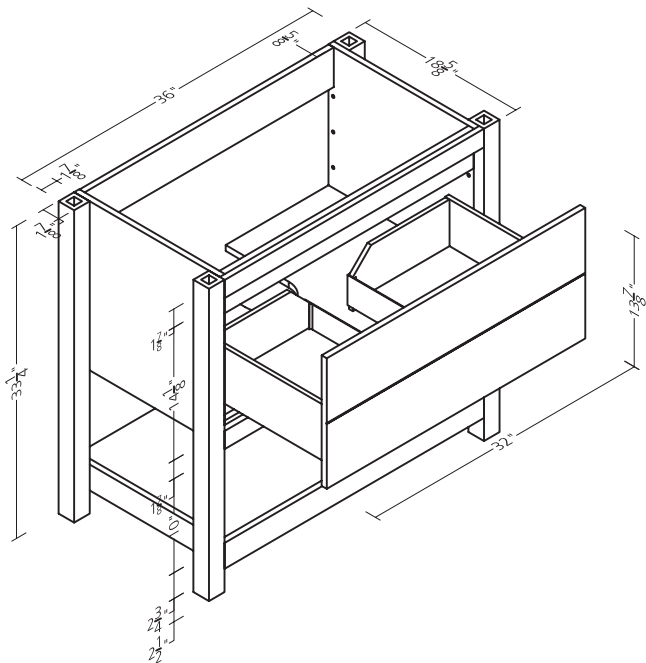

Specifications Cabinet box dimensions only.