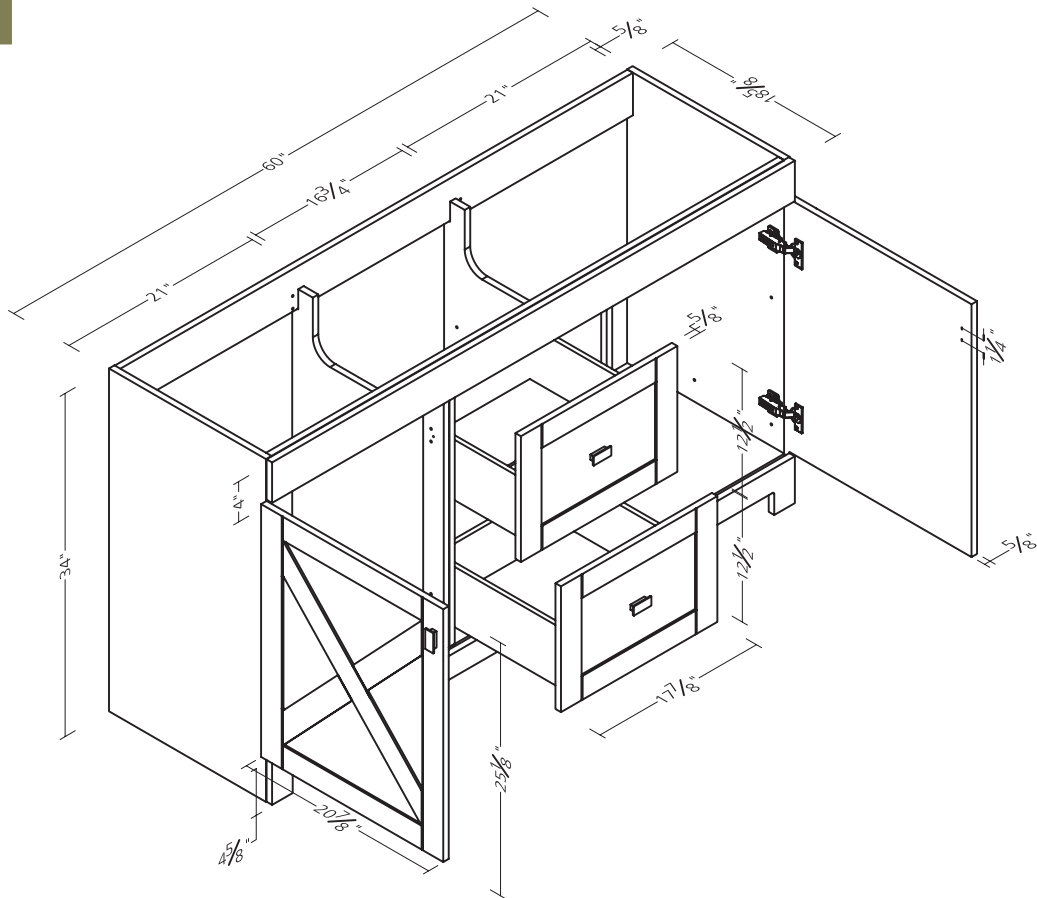

CUVC6119TORRTDC
CCVC6119TORRTDC

18"W X 17-7/8"D X 60"H
1 door, 2 open shelves

CULC1818TORRTDC
CCLC1818TORRTDC

Hardware Style

Specifications Cabinet box dimensions only.

Novara Collection

Our Novara collection offers furniture-style pieces with trendy shaker doors and slab drawers. Mid-century-style slanted legs complements its distinct look. Soft-close doors and drawers provide smooth and quiet use. Available in Alpine White and Midnight Black finishes.