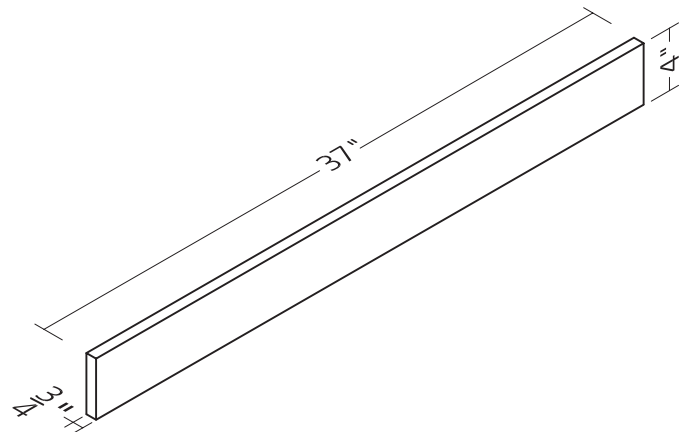

Specifications

White Oval Vanity Top Collection

Features

CONFIGURATION:

1-1/4" thick square-edge profile

MATERIAL DETAILS:

Color/Material: White cultured marble

Bowl Shape: Integrated white non-recessed oval bowl