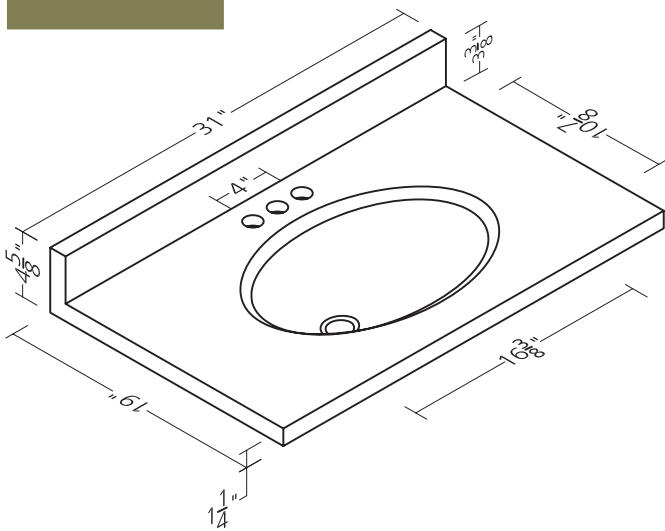

CUSS224LSCAMLOCM
CCSS224LSCAMLOCM

21"W X 3/4"D
Right-Hand Side Splash

CUSS224RSCAMLOCM
CCSS224RSCAMLOCM

Specifications

19"D bowl edge features a small recessed lip.

Specifications

19"D bowl edge features a small recessed lip.