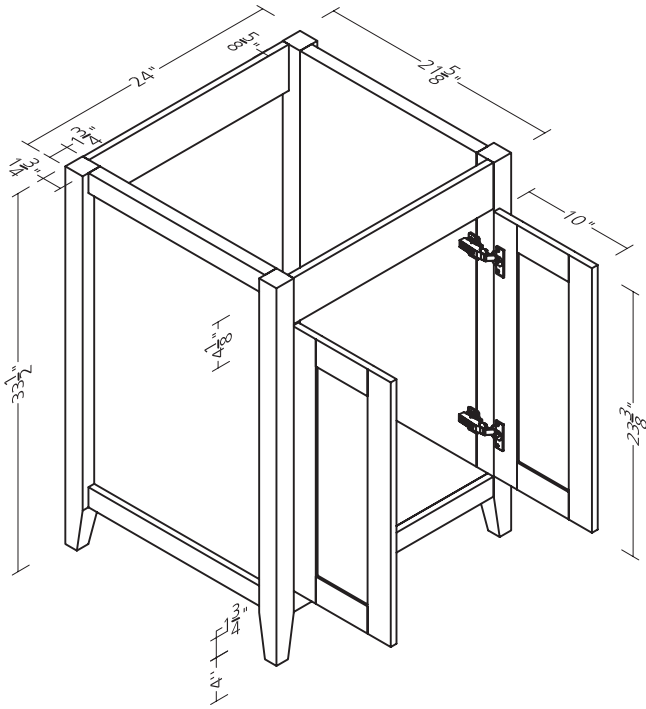

Specifications

Cabinet box dimensions only.