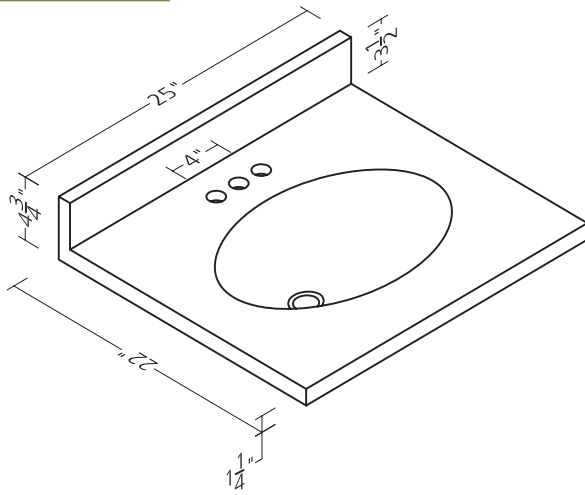

Specifications