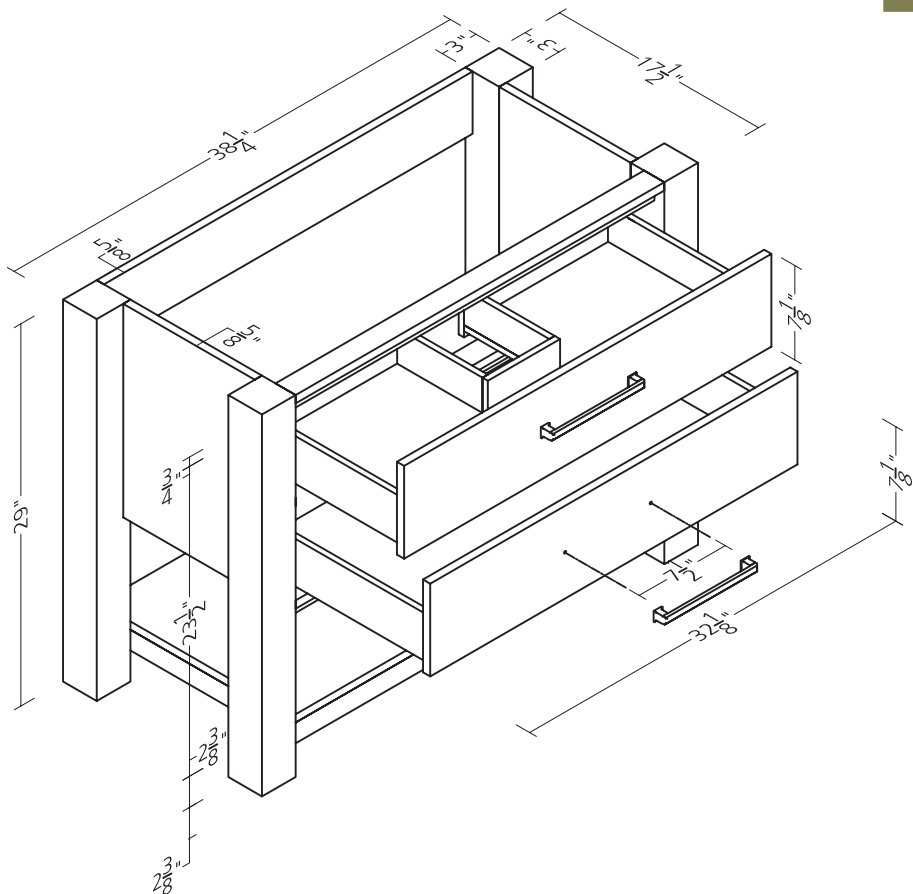

Smoked Gray

CUVB2218SYRCSGG
CCVB2218SYRCSGG

CUVB3018SYRCSGG
CCVB3018SYRCSGG

CUVB3818SYRCSGG
CCVB3818SYRCSGG

CUMR2430SYRCSGG
CCMR2430SYRCSGG

CULC1919SYRCSGG
CCLC1919SYRCSGG

Hardware Style

Specifications Cabinet box dimensions only.