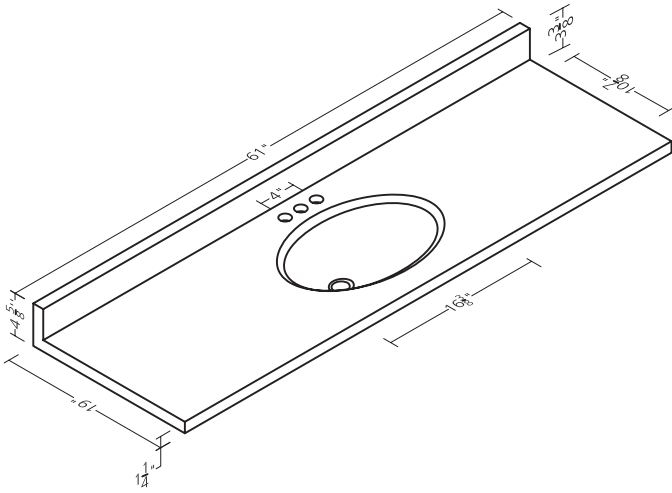

CUSS224LSCAMLOCM
CCSS224LSCAMLOCM

21"W X 3/4"D
Right-Hand Side Splash

CUSS224RSCAMLOCM
CCSS224RSCAMLOCM

Specifications

19"D bowl edge features a small recessed lip.

Specifications

19"D bowl edge features a small recessed lip.