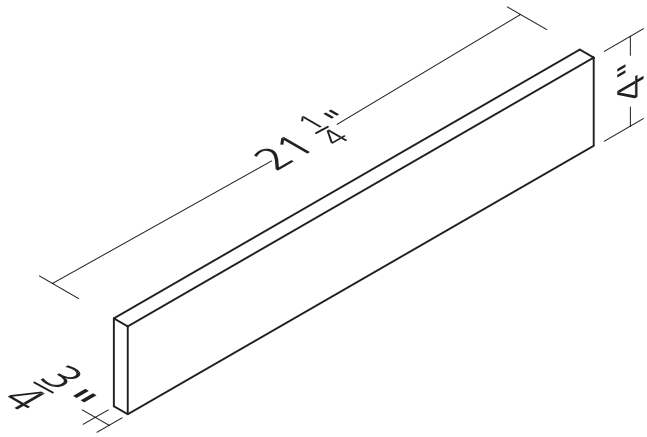

Specifications

White Oval Vanity Top Collection

Features

CONFIGURATION:

1-1/4" thick square-edge profile

MATERIAL DETAILS:

Color/Material: White cultured marble

Bowl Shape: Integrated white non-recessed oval bowl