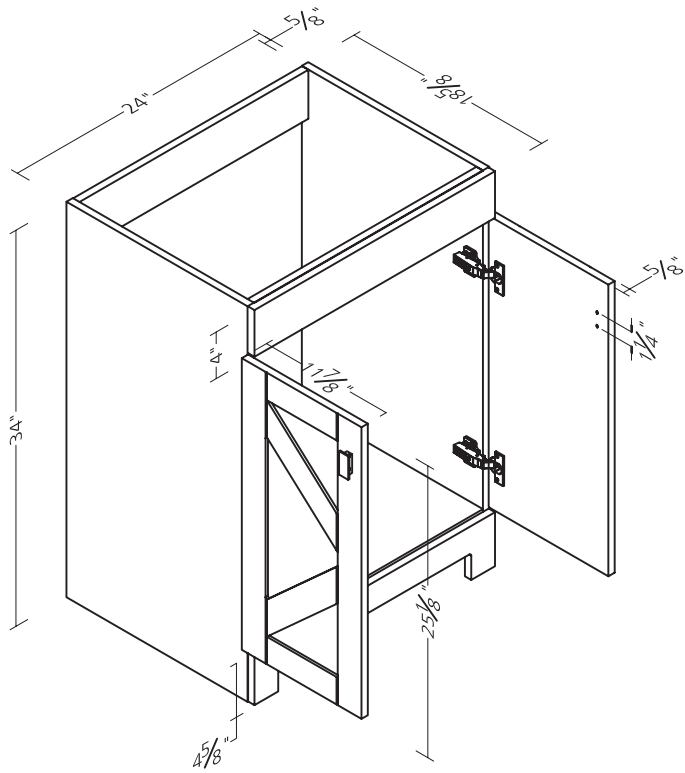

CUVC6119TORRTDC
CCVC6119TORRTDC

18"W X 17-7/8"D X 60"H
1 door, 2 open shelves

CULC1818TORRTDC
CCLC1818TORRTDC

Hardware Style

Specifications Cabinet box dimensions only.

Novara Collection

Our Novara collection offers furniture-style pieces with trendy shaker doors and slab drawers. Mid-century-style slanted legs complements its distinct look. Soft-close doors and drawers provide smooth and quiet use. Available in Alpine White and Midnight Black finishes.