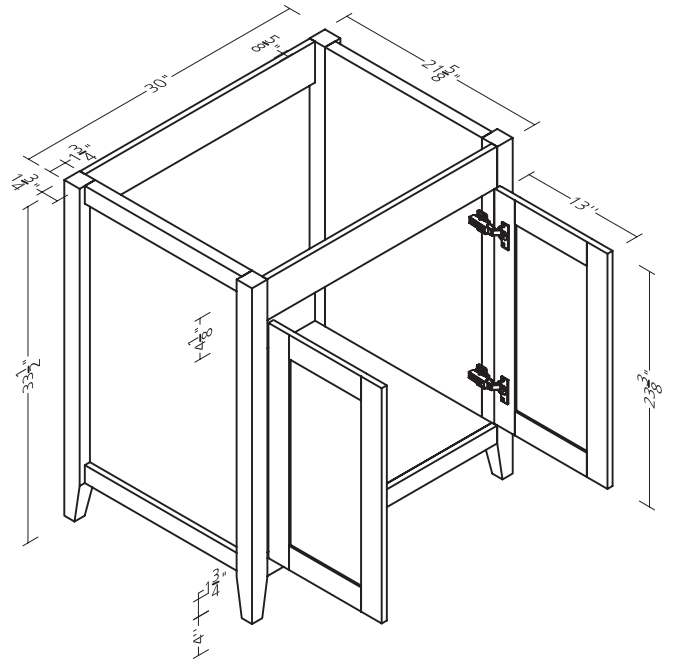

Specifications

Cabinet box dimensions only.