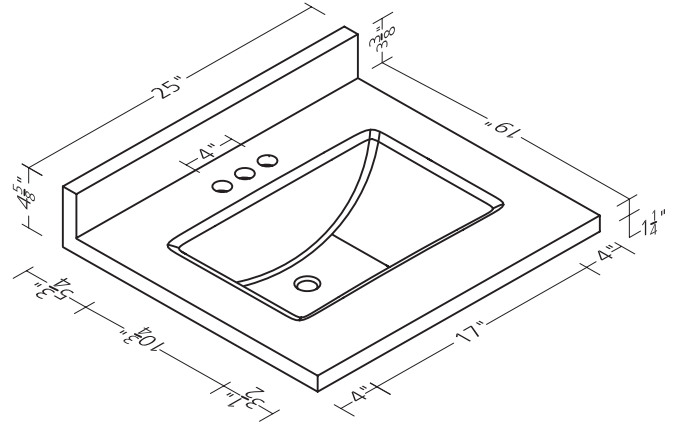

73"W X 22"D
Double Bowl, 8" F.C.

CUVT7322DBLUNALN
CCVT7322DBLUNALN

20-3/4"W X 3/4"D
Side Splash

CUSS224LUNALN
CCSS224LUNALN

Specifications

Specifications

18-1/8"W
Side Splash

Specifications