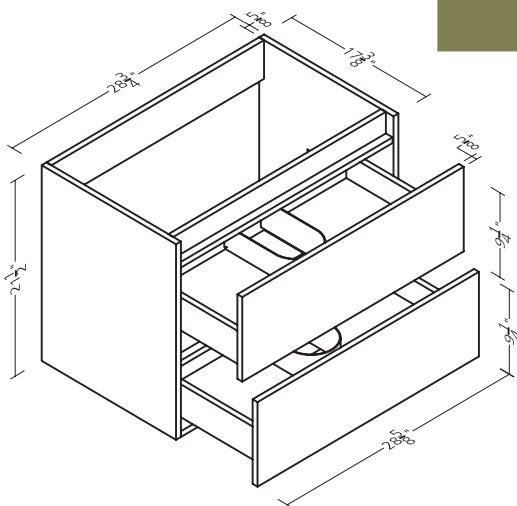

CUVC2418SALNOSV
CCVC2418SALNOSV

CUVC3018SALNOSV
CCVC3018SALNOSV

CUVC3618SALNOSV
CCVC3618SALNOSV