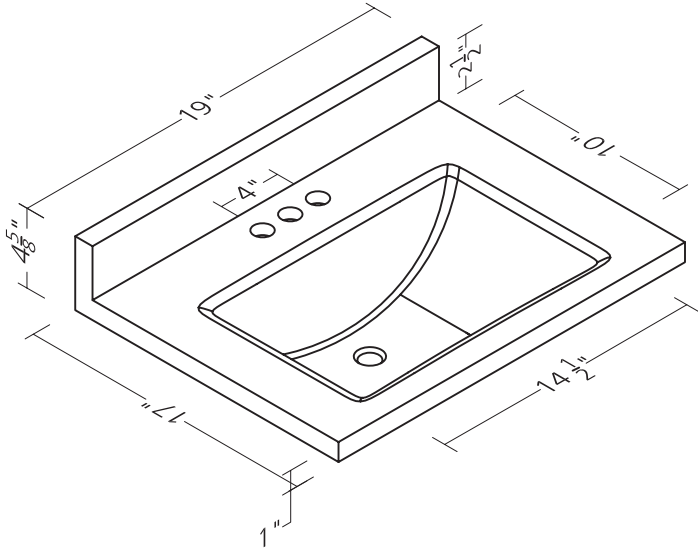

73"W X 22"D
Double Bowl, 8" F.C.

CUVT7322DBLUNALN
CCVT7322DBLUNALN

20-3/4"W X 3/4"D
Side Splash

CUSS224LUNALN
CCSS224LUNALN

Specifications

Specifications

18-1/8"W
Side Splash

Specifications