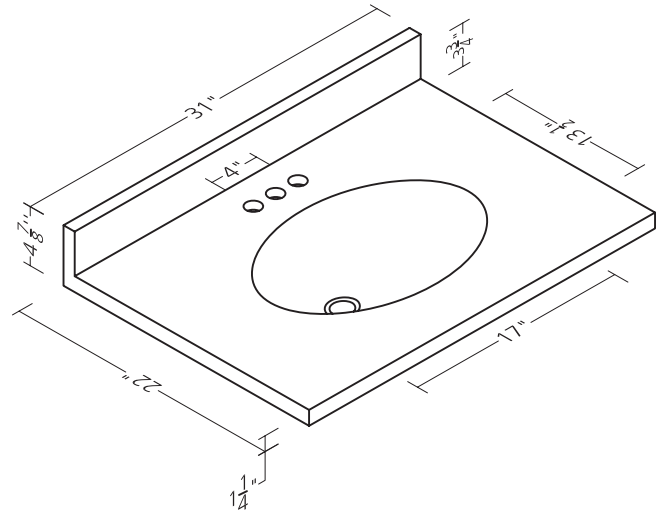

Specifications