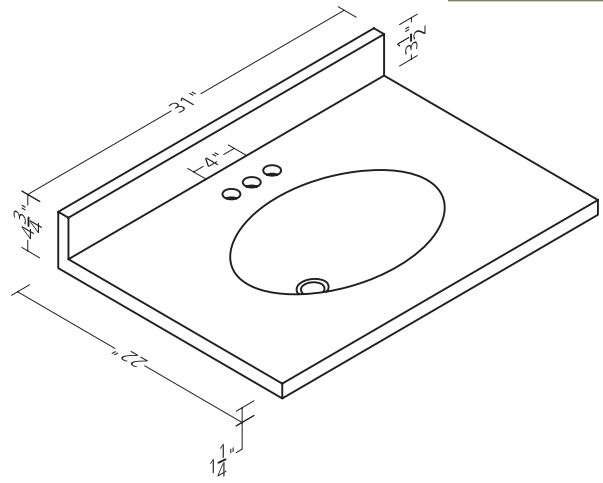

Specifications