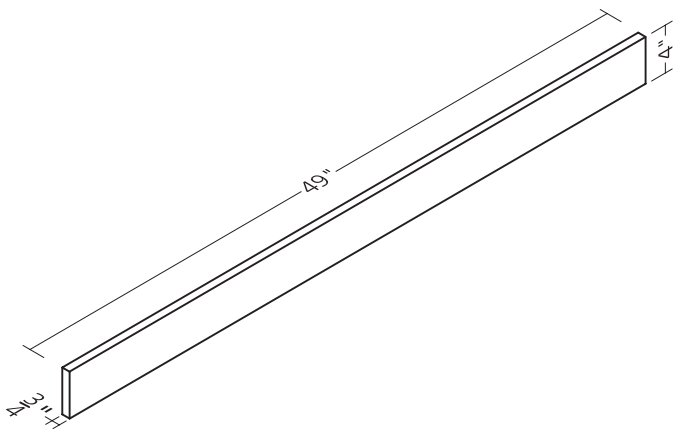

Specifications

White Oval Vanity Top Collection

Features

CONFIGURATION:

1-1/4" thick square-edge profile

MATERIAL DETAILS:

Color/Material: White cultured marble

Bowl Shape: Integrated white non-recessed oval bowl